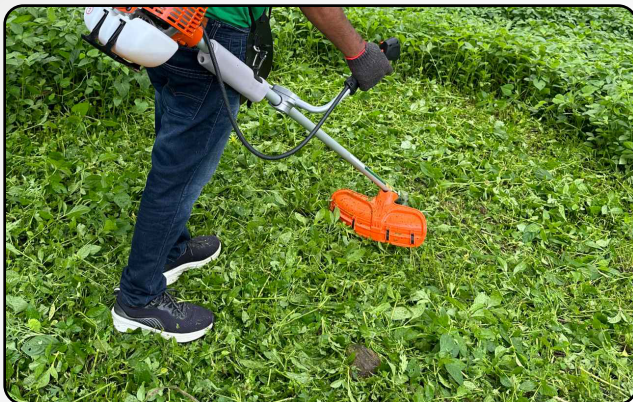

BRUSH CUTTER

AM-3000-BC-2S-WC-PRO

2STROKE
FOR MORE POWER !!!

HIGH ECONOMY - FUEL EFFICIENT - LOW COST OF MAINTAINANCE

Displacement	26cc
RPM	7200
Carburetor	Diaphragm
Fuel Tank Capacity	0.65L
Tube Size	26mm
Shaft Diameter	8mm

APPLICATIONS

Weeding

Crops & fields

Grass & Lawn

Trimming

Standard accessories