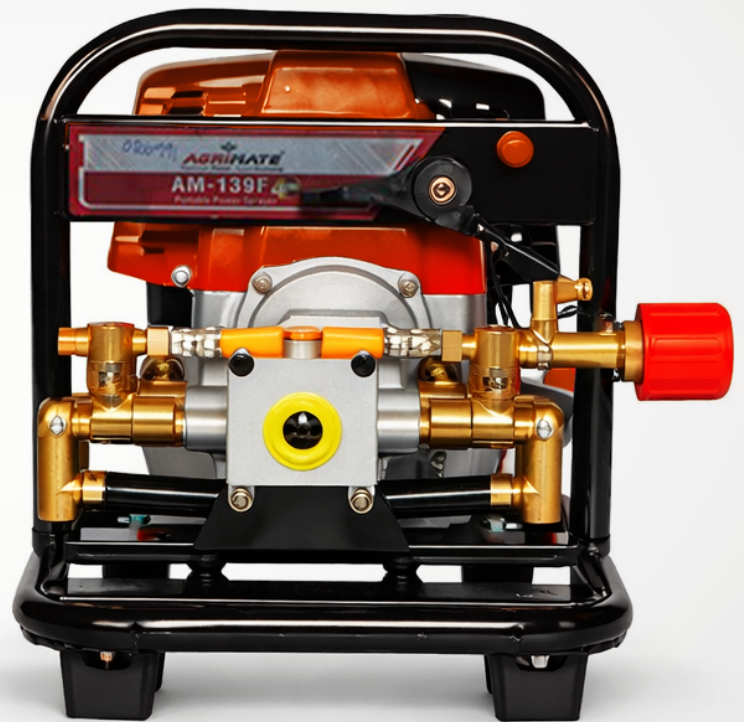

PORTABLE POWER SPRAYER

AMP-139F-PRO-4S

Power	6500RPM
Displacement	31CC
Working Pressure	25KG/CM ²
Flow/discharge	7.4 L/Min
Fuel Tank Capacity	0.65 Ltr

4STROKE
CLEAN ENERGY

APPLICATIONS

Paddy

Tea

Coffee

Cardamom

Vegetable

Fruits

Standard accessories

*Images shown are for illustration purpose only

Delivery Hose
15mtrs

Suction Hose
3mtrs

Overflow Hose
3mtrs