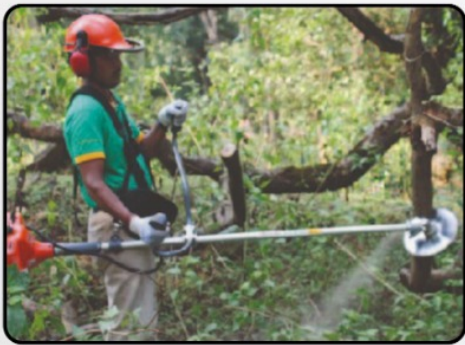

TEA PRUNER + BRUSH CUTTER AMTP-TU43-2S-PRO

Engine	Mitsubishi TU43
Power	1.3HP/7000RPM
Displacement	43CC

FREE KIT

Brush Cutter
Conversion Kit

Mitsubishi
2Stroke Engine

Standard Accessories