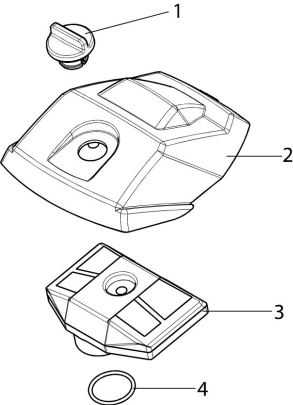

Illustration Handle

Illustration Handle

Ref.Nu	Qty	Part number	Description	Validity from	Validity till	Notes	Bulletin
1	1	50310037AR	Knob				
2	1	50330019R	Air filter cover				
3	1	50330082R	Air filter				
4	1	50310155R	Gasket				
5	1	50332007BR	Handle				
6	1	3960099R	Screw				
7	5	3960165R	Screw				
8	1	50330022BR	Cover				
9	1	50310091R	Spring				
10	2	50010061R	AV-mount				
11	1	3022039R	Locking sleeve				
12	2	50170034R	Support				
13	2	3960115R	Screw				
14	2	50050047AR	Spring				
15	1	50310090AR	Lever				
16	1	50310092AR	Throttle lever				
17	1	50330078R	Throttle rod				
18	1	50330021BR	Handle