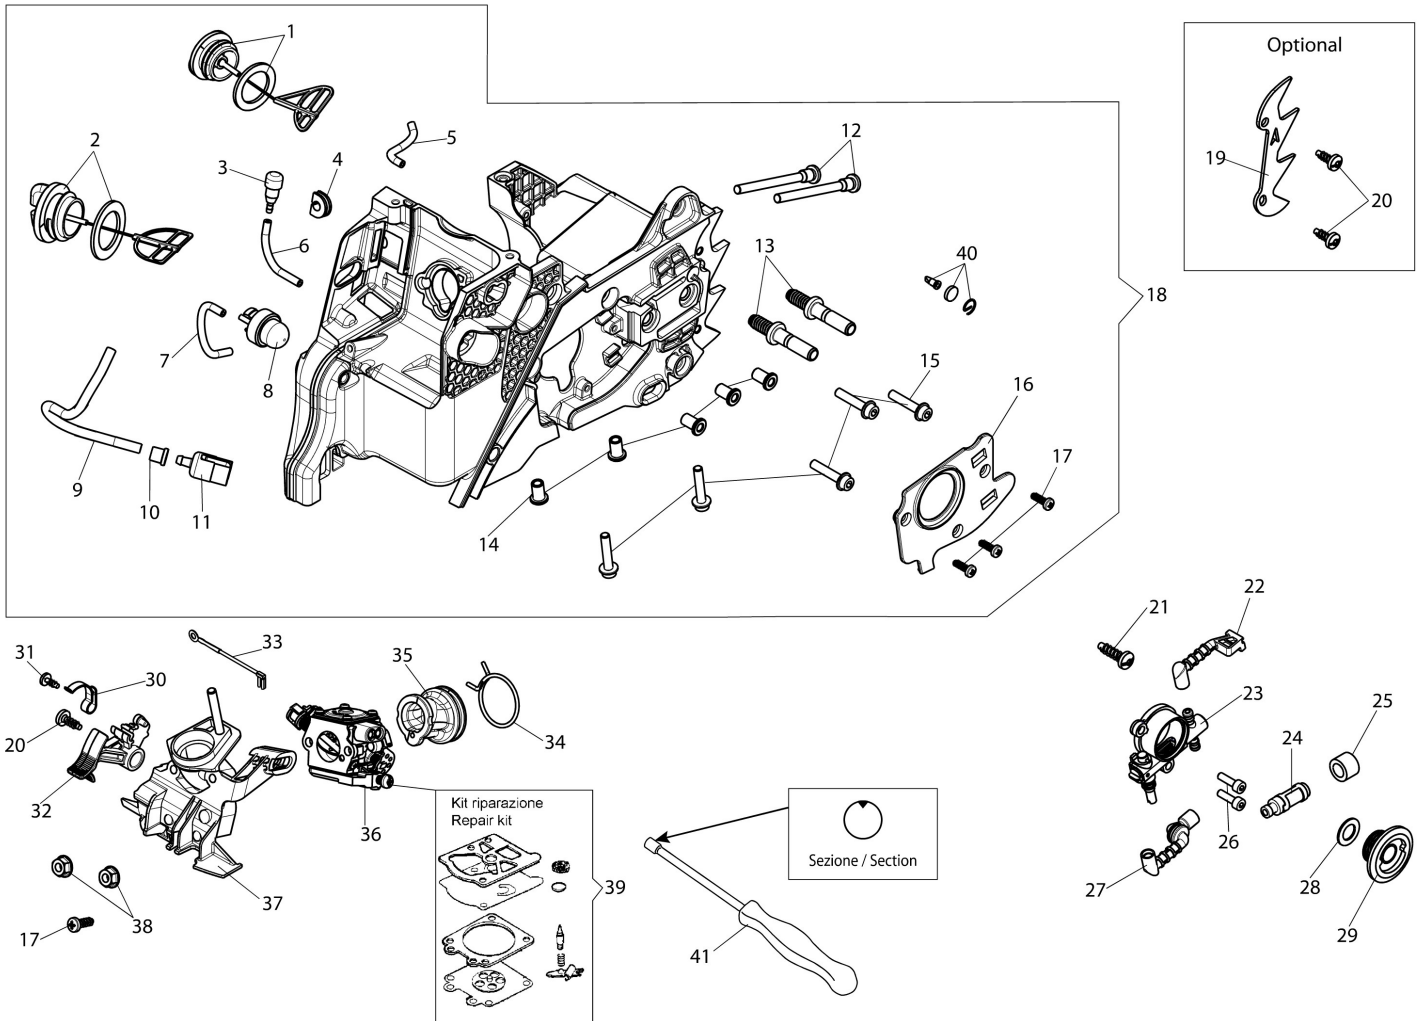

Illustration Crankcase

Illustration Crankcase

Ref.Nu	Qty	Part number	Description	Validity from	Validity till	Notes	Bulletin
1	1	50310166AR	Oil cap				
2	2	50310165AR	Tank cap				
3	1	61070011AR	Breather valve				
4	1	005000347AR	Grommet				
5	1	50240067R	Tube				
6	1	61370552R	Tube				
7	1	50170321R	Tube				
8	1	2318817R	Air purge				
9	1	3073015AR	Tube				
10	1	61110162BR	Bushing				
11	1	61400322R	Fuel filter				
12	2	50070067A	Tie rod				
13	2	50050052R	Stud				
14	5	50050067R	Spacer				
15	5	3860099R	Screw				
16	1	50330048AR	Oil pump cover				
17	3	3960161R	Screw				
18	1	50332013R	Crankcase assy				
19	1	50310142R	Spike				
20	2	3960070AR	Screw				
21	1	3960099R	Screw				
22	1	50330064R	Hose				
23	1	50330050R	Oil pump				
24	1	50310079R	Oil filter				
25	1	50310080R	Sponge				
26	2	3801087R	Screw				
27	1	50330063AR	Suction tube				
28	1	004400285	Washer				
29	1	50330049R	Worm gear				
30	1	50240061R	Spring				
31	1	3960109AR	Screw				
32	1	50240060BR	Lever				
33	1	50330026R	Engine stop wire				
34	1	094600103	Band				
35	1	50170010R	Manifold				
36	1	50240045R	Carburetor				
37	1	50330040AR	Air filter support				
38	2	3914003R	Nut				
39	1	2318340R	Repair kit				
40	1	50310375	Reed valve kit				
41	1	3055130R	Special screwdriver