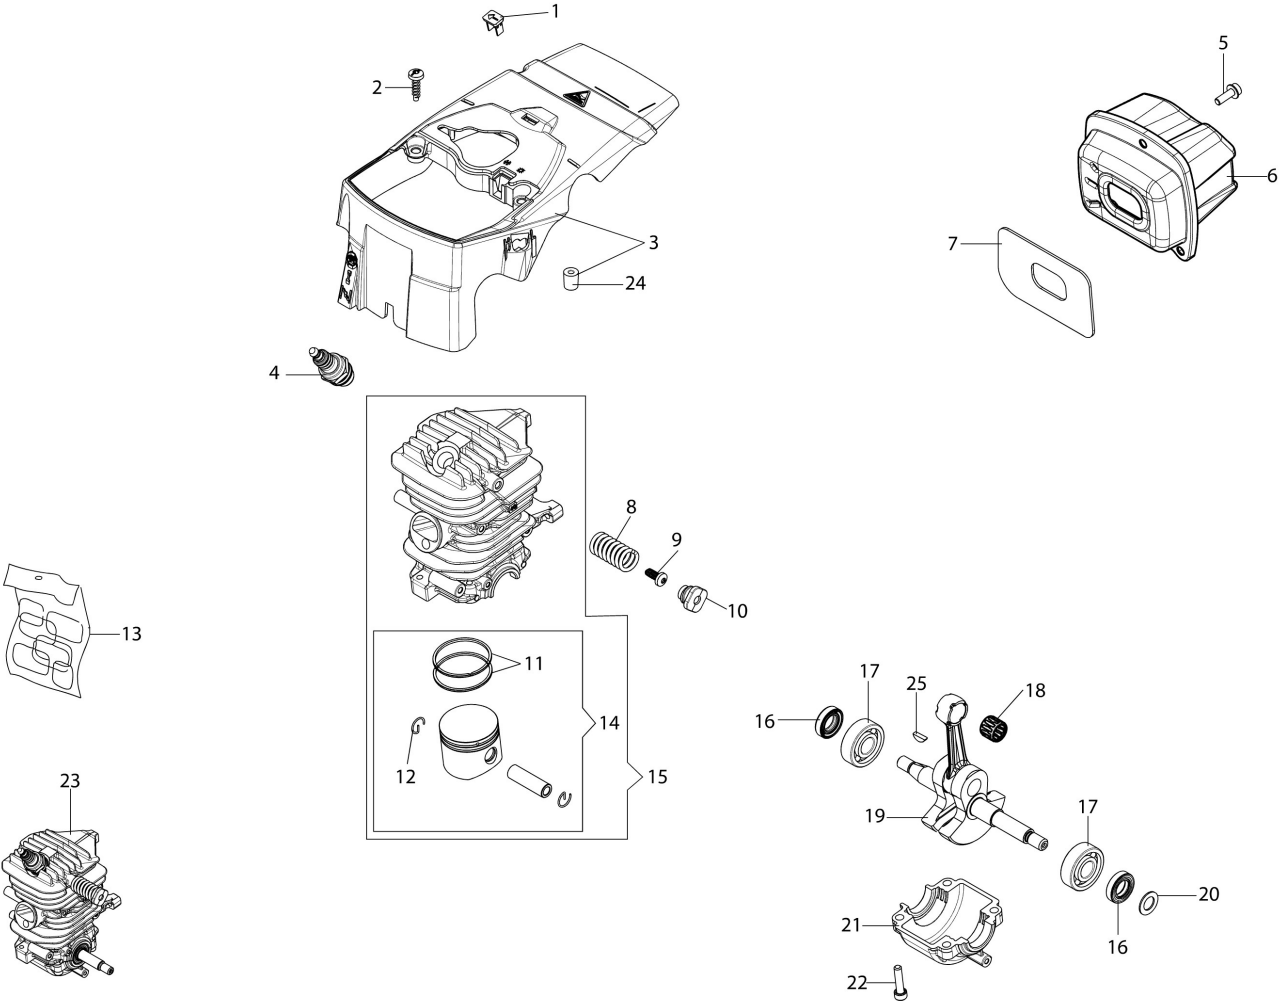

## Illustration Engine

Ref.Nu	Qty	Part number	Description	Validity from	Validity till	Notes	Bulletin
1	1	50170032R	Deflector (summer/winter)				
2	3	3960115R	Screw				
3	1	50330084	Engine cover				
4	1	3055104R	Spark plug				
5	3	3860117R	Screw				
6	1	50170027R	Muffler				
7	1	50170031R	Gasket				
8	1	50050047AR	Spring				
9	1	3960073R	Screw				
10	1	50170034R	Support				
11	2	61450014R	Piston ring				
12	2	61450013R	Ring				
13	1	50330086	Labels kit				
14	1	61450187R	Piston assy				
15	1	50330085A	Complete cylinder				
16	2	50272004R	Seal ring				
17	2	094000006R	Bearing				
18	1	50110044R	Bearing				
19	1	50330001AR	Crankshaft				
20	1	004400285	Washer				
21	1	50330016R	Cover				
22	4	3801051R	Screw				
23	1	50330088R	Short block				
24	1	50070126R	Spacer				
25	1	50310118R	Key				

## Illustration Chain cover

Ref.Nu	Qty	Part number	Description	Validity from	Validity till	Notes	Bulletin
1	1	50330017BR	Guard				
2	1	50330024AR	Plate				
3	1	50310263	Chain tensioner screw kit				
4	1	50310027R	Brake band				
5	1	50332001R	Chain cover assy				
6	2	50010148R	Nut				
7	1	50330034AR	Clutch drum				
8	1	50030372R	Roller cage				
9	1	50330035R	Washer				
10	1	50330130R	Clutch				
11	1	1144043R	Bar cover - 40 cm				
12	1	50030190R	Bar 14" - 35 cm				
12	1	50052012R	Bar 16" - 41 cm				
13	1	30629016A	Chain .3/8" x .050" (1,3mm)				
13	1	30629018A	Chain .3/8" x .050" (1,3mm)				