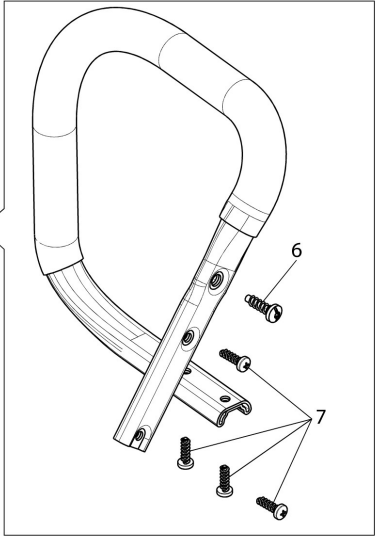

Illustration Handle

Illustration Handle

Ref.Nu	Qty	Part number	Description	Validity from	Validity till	Notes	Bulletin
1	1	50310037AR	Knob				
2	1	50330019R	Air filter cover				
3	1	50330082R	Air filter				
4	1	50310155R	Gasket				
5	1	50332007BR	Handle				
6	1	3960099R	Screw				
7	5	3960165R	Screw				
8	1	50330022BR	Cover				
9	1	50310091R	Spring				
10	2	50010061R	AV-mount				
11	1	3022039R	Locking sleeve				
12	2	50170034R	Support				
13	2	3960115R	Screw				
14	2	50050047AR	Spring				
15	1	50310090AR	Lever				
16	1	50310092AR	Throttle lever				
17	1	50330078R	Throttle rod				
18	1	50330021BR	Handle