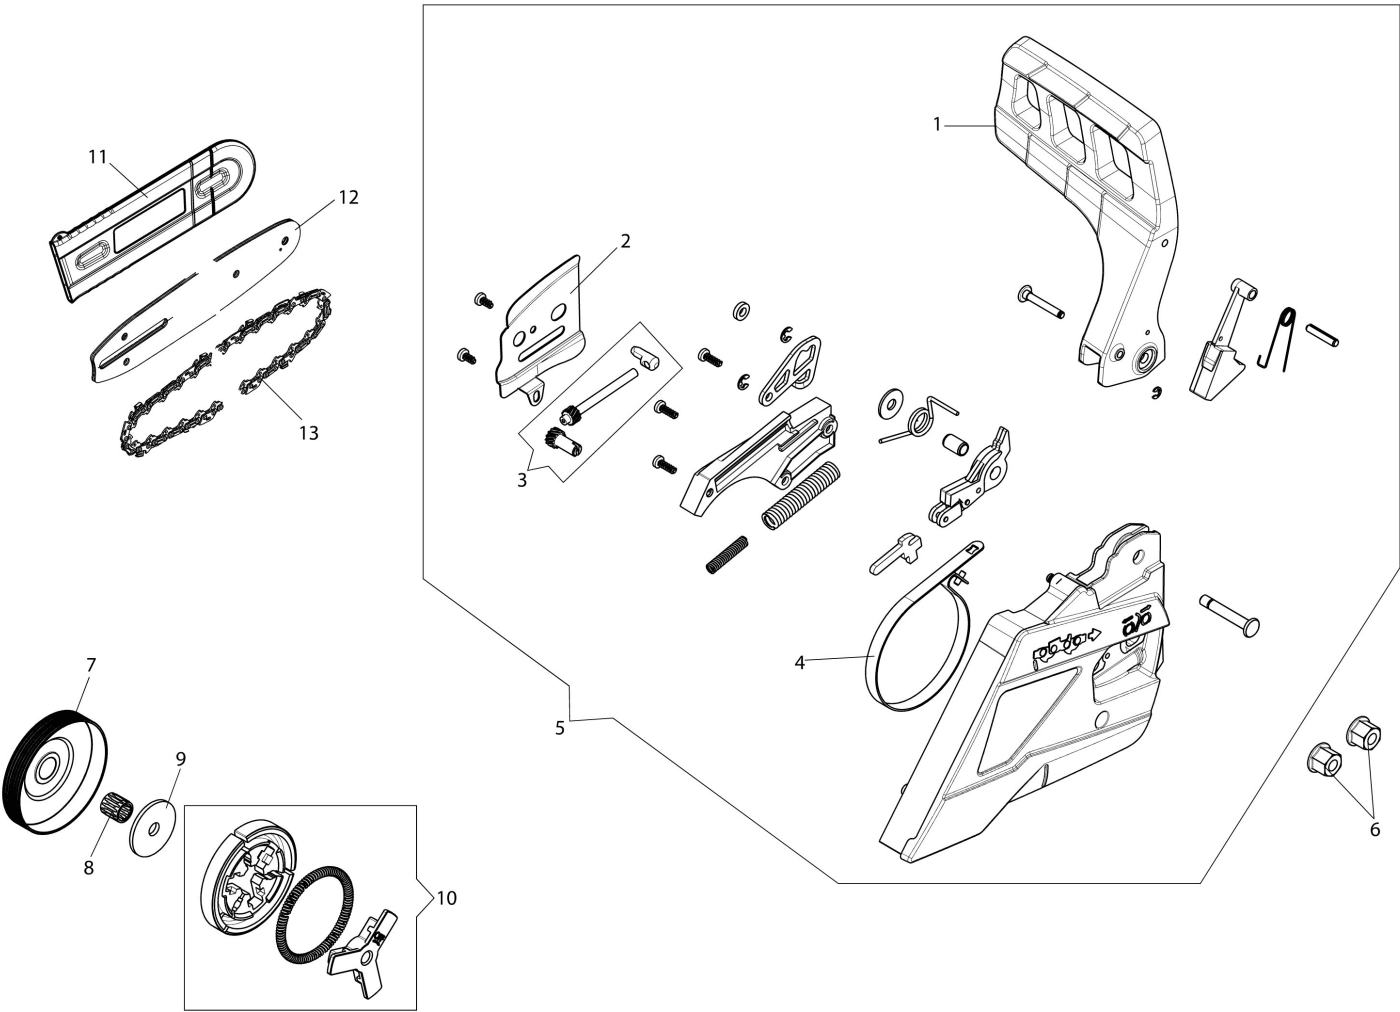

Illustration Handle

## Illustration Handle

Ref.Nu	Qty	Part number	Description	Validity from	Validity till	Notes	Bulletin
1	1	50310037AR	Knob				
2	1	50330019R	Air filter cover				
3	1	50330082R	Air filter				
4	1	50310155R	Gasket				
5	1	50332007BR	Handle				
6	1	3960099R	Screw				
7	5	3960165R	Screw				
8	1	50330022BR	Cover				
9	1	50310091R	Spring				
10	2	50010061R	AV-mount				
11	1	3022039R	Locking sleeve				
12	2	50170034R	Support				
13	2	3960115R	Screw				
14	2	50050047AR	Spring				
15	1	50310090AR	Lever				
16	1	50310092AR	Throttle lever				
17	1	50330078R	Throttle rod				
18	1	50330021BR	Handle				

## Illustration Chain cover

Ref.Nu	Qty	Part number	Description	Validity from	Validity till	Notes	Bulletin
1	1	50330017BR	Guard				
2	1	50330024AR	Plate				
3	1	50310263	Chain tensioner screw kit				
4	1	50310027R	Brake band				
5	1	50332001R	Chain cover assy				
6	2	50010148R	Nut				
7	1	50330034AR	Clutch drum				
8	1	50030372R	Roller cage				
9	1	50330035R	Washer				
10	1	50330130R	Clutch				
11	1	1144043R	Bar cover - 40 cm				
12	1	50030190R	Bar 14" - 35 cm				
12	1	50052012R	Bar 16" - 41 cm				
13	1	30629016A	Chain .3/8" x .050" (1,3mm)				
13	1	30629018A	Chain .3/8" x .050" (1,3mm)				