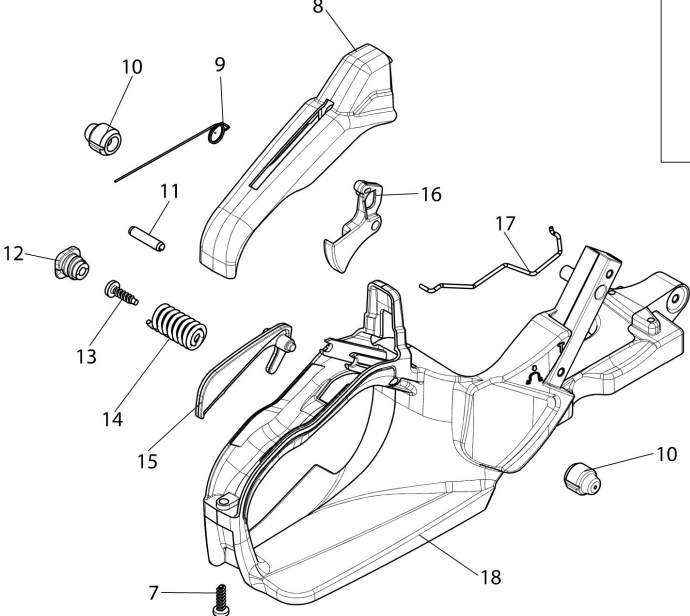

Illustration Handle

Illustration Handle

Ref.Nu	Qty	Part number	Description	Validity from	Validity till	Notes	Bulletin
1	1	50310037AR	Knob				
2	1	50330019R	Air filter cover				
3	1	50330082R	Air filter				
4	1	50310155R	Gasket				
5	1	50332007BR	Handle				
6	1	3960099R	Screw				
7	5	3960165R	Screw				
8	1	50330022BR	Cover				
9	1	50310091R	Spring				
10	2	50010061R	AV-mount				
11	1	3022039R	Locking sleeve				
12	2	50170034R	Support				
13	2	3960115R	Screw				
14	2	50050047AR	Spring				
15	1	50310090AR	Lever				
16	1	50310092AR	Throttle lever				
17	1	50330078R	Throttle rod				
18	1	50330021BR	Handle