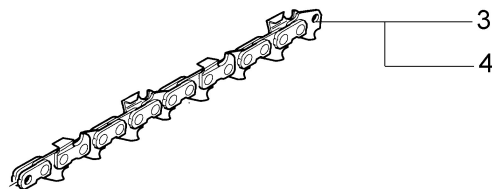

Illustration Accessories

Ref.Nu	Qty	Part number	Description	Validity from	Validity till	Notes	Bulletin
1	1	093500313R	Bar 14" - 35 cm				
2	1	004001108R	Bar 16" - 41 cm				
3	1	30629036A	Chain .3/8" x .050" (1,3mm)				
4	1	30629018A	Chain .3/8" x .050" (1,3mm)				
5	1	1144038R	Bar cover				
6	1	2304073R	Wrench 13x19				
7	1	51022015	Labels kit