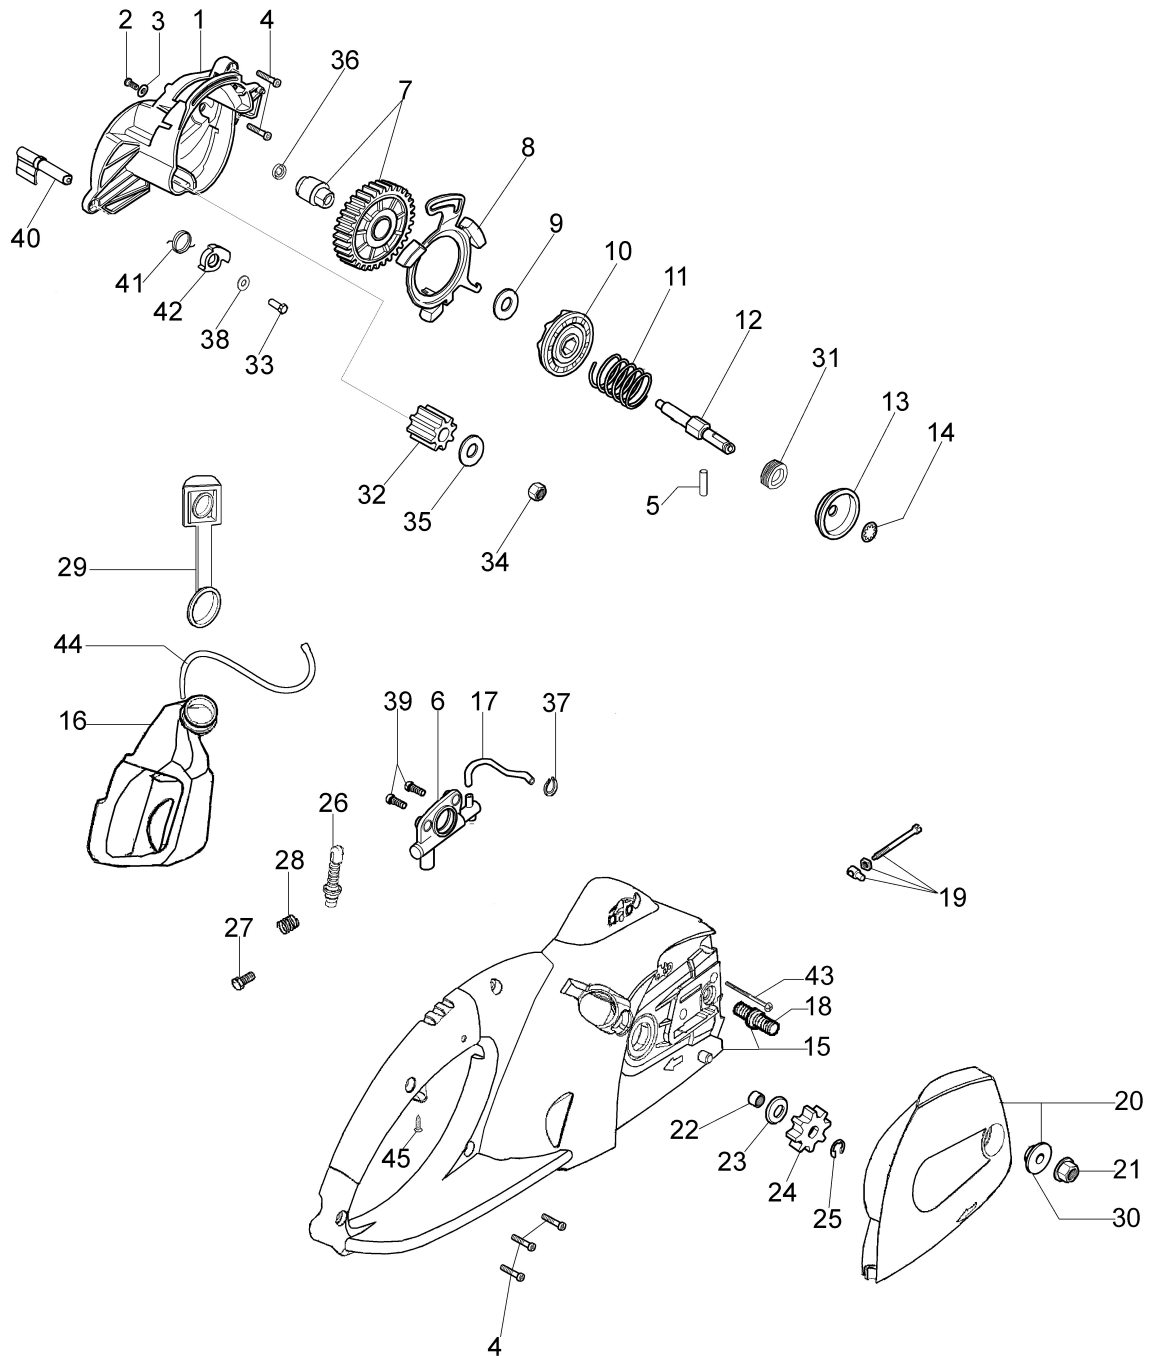

## Illustration Gears

Ref.Nu	Qty	Part number	Description	Validity from	Validity till	Notes	Bulletin
1	1	51020007R	Support				
2	1	3801008R	Screw				
3	1	3918010R	Washer				
4	15	3960115R	Screw				
5	1	3033019	Roller				
6	1	50050020R	Oil pump				
7	1	51022014AR	Complete rim	SN 1112148945			BT4-134-06/09, BT4-151-04/12
8	1	51020023R	Flange				
9	1	3064032	Washer				
10	1	51020014R	Shaft joint				
11	1	51020013R	Spring				
12	1	51020022AR	Shaft				BT4-134-06/09
13	1	51010004R	Washer				
14	1	3868003R	Retainer washer				
15	1	51020009AR	Motor housing				
16	1	51020036R	Tank				
17	1	51020017R	Hose				
18	1	51010016	Stud				
19	1	011500462	Chain tensioner kit				
20	1	51020029AR	Chain cover				
21	1	50010148R	Nut				
22	1	3035230R	Bearing				
23	1	51020077R	Washer				
24	1	51020100R	Sprocket				
25	1	3026013R	Ring				
26	1	51020016R	Suction tube				
27	1	50170149R	Oil filter				
28	1	51020113R	Spring				
29	1	51020026R	Cap				
30	1	51010040	Insert				
31	1	51020078R	Worm gear				
32	1	51020021R	Sprocket				
33	1	320000004	Screw				
34	1	018100045R	Nut				
35	2	3064035	Washer				
36	1	50110043AR	Spacer				
37	1	3024005R	Snap ring				
38	1	3916022R	Washer				
39	2	3960059AR	Screw				
40	1	51020090R	Lever				
41	1	51020092R	Spring				
42	1	51020091R	Lever				

## Illustration Accessories

---

Ref.Nu	Qty	Part number	Description	Validity from	Validity till	Notes	Bulletin
1	1	093500313R	Bar 14" - 35 cm				
2	1	004001108R	Bar 16" - 41 cm				
3	1	30629036A	Chain .3/8" x .050" (1,3mm)				
4	1	30629018A	Chain .3/8" x .050" (1,3mm)				
5	1	1144038R	Bar cover				
6	1	2304073R	Wrench 13x19				
7	1	51022015	Labels kit				