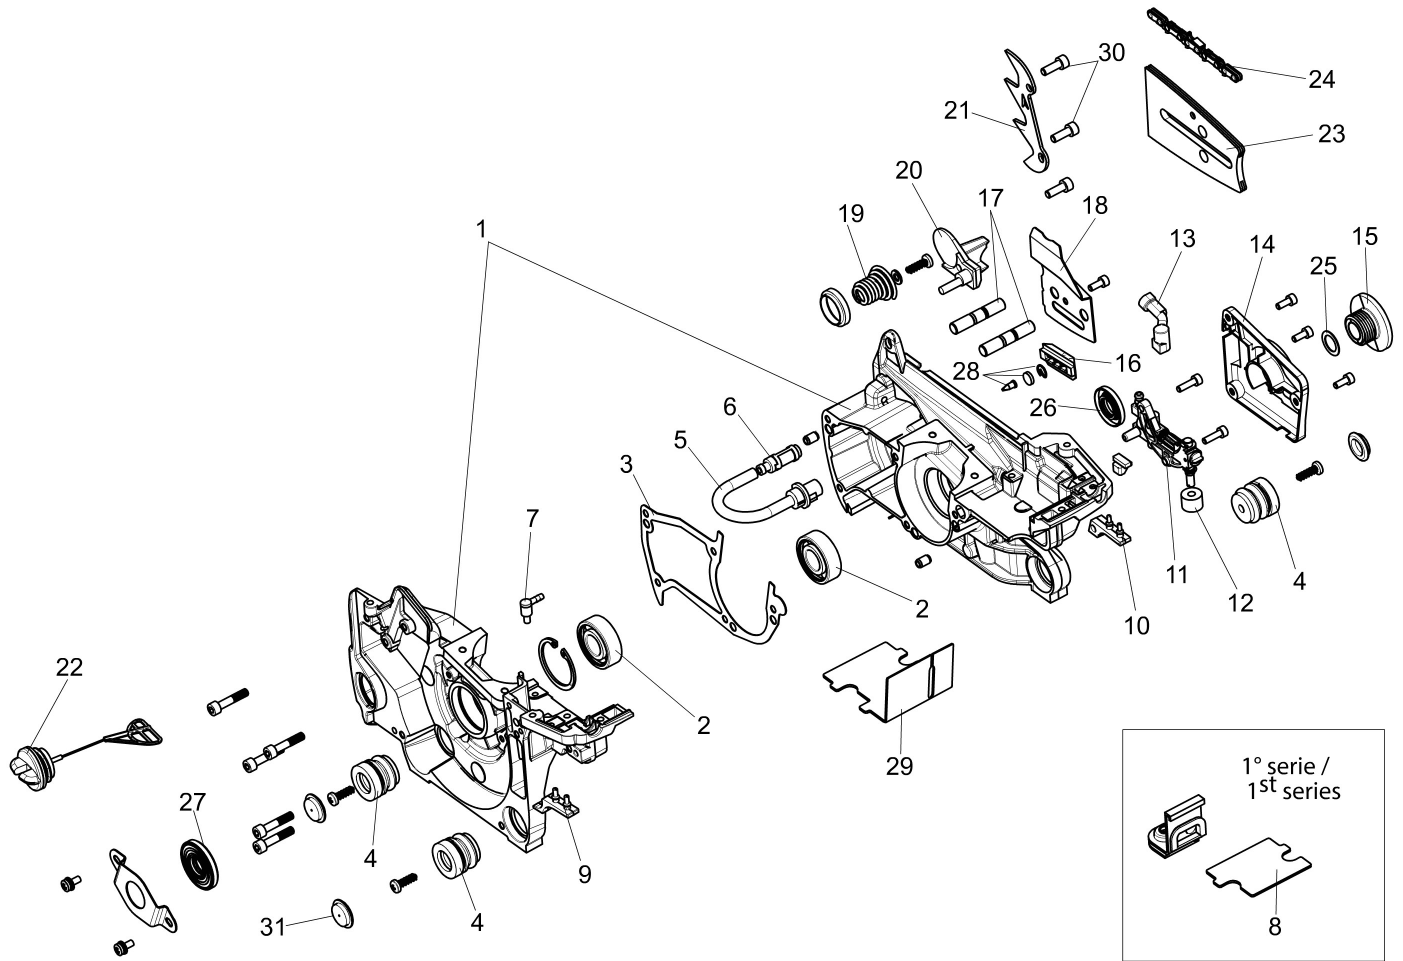

Illustration Tank and air filter

Ref.Nu	Qty	Part number	Description	Validity from	Validity till	Notes	Bulletin
42	1	50310008R	Manifold				
43	1	50310145R	Gasket				
44	1	50310037AR	Knob				
45	1	3801084R	Screw				
46	1	2318671	Repair kit				
48	1	50312092R	Handle				
49	1	3960164R	Screw				
50	1	3960165R	Screw				
51	1	50170032R	Deflector (summer/winter)				

Illustration Chain cover and clutch

Illustration Chain cover and clutch

Ref.Nu	Qty	Part number	Description	Validity from	Validity till	Notes	Bulletin
1	1	50310017AR	Guard				
2	1	50310027R	Brake band				
3	1	50310263	Chain tensioner screw kit				
4	1	50310011AR	Plate				
5	1	50312003R	Chain cover assy				
6	1	50310004R	Clutch				
7	1	50310073R	Washer				
8	1	50310005R	Clutch drum			.325	
8	1	50310193R	Clutch drum			3/8	
9	1	3037041R	Thrust bearing				
10	2	50010148R	Nut				
11	1	50310388	Labels kit				