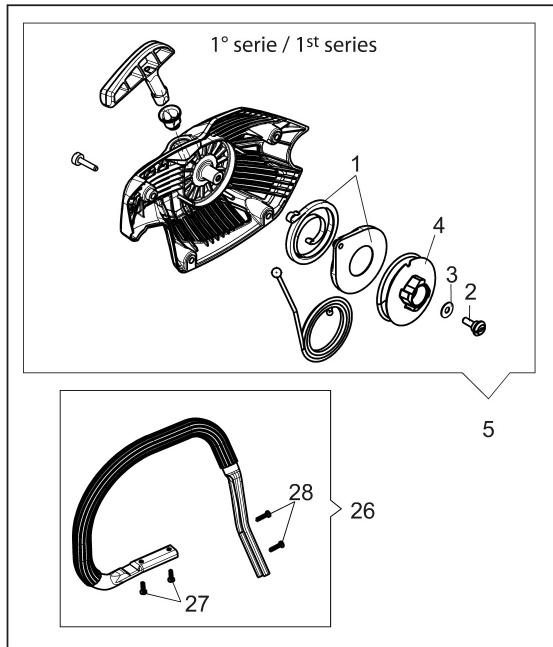

Illustration Starter Assy

Illustration Starter assy

Ref.Nu	Qty	Part number	Description	Validity from	Validity till	Notes	Bulletin
1	1	50310260	Kit spring				
2	1	3960162R	Screw				
3	1	50310033R	Washer				
4	1	50310030AR	Starter pulley				
5	1	50312004AR	Starter assy				
6	1	2501011AR	Ignition coil				
7		3801086R	Screw				
8	1	50310063R	Wire				
9	1	50310009R	Flywheel				
10	1	3916009R	Washer				
11	1	3833080R	Washer				
16	1	094600054R	Washer				
17	1	3960164R	Screw				
12	1	004000142R	Nut				
19	1	50310368R	Pulley				
20	1	61450496R	Spring				
21	1	50310369R	Sprocket				
22	1	50312082R	Starter assy				
23	1	50312092R	Handle				
24	2	3960165R	Screw				
25	2	3960164R	Screw				
26	1	50312092R	Handle				
27	2	3960165R	Screw				
28	2	3960164R	Screw				

Illustration Tank and air filter

Ref.Nu	Qty	Part number	Description	Validity from	Validity till	Notes	Bulletin
42	1	50310008R	Manifold				
43	1	50310145R	Gasket				
44	1	50310037AR	Knob				
45	1	3801084R	Screw				
46	1	2318671	Repair kit				
48	1	50312092R	Handle				
49	1	3960164R	Screw				
50	1	3960165R	Screw				
51	1	50170032R	Deflector (summer/winter)				