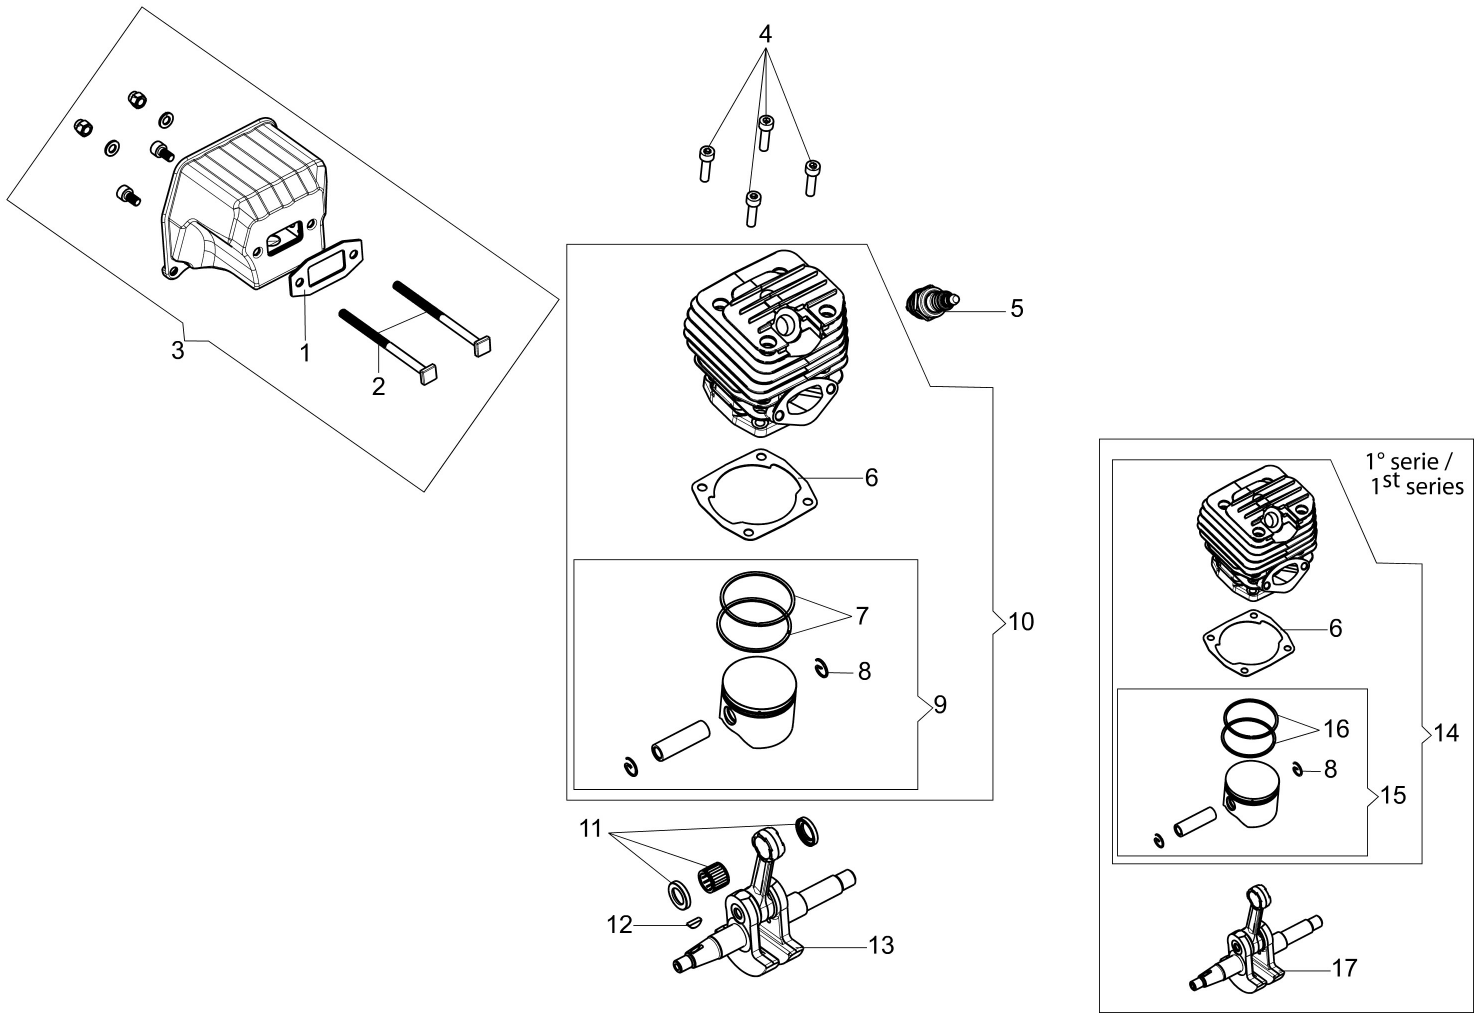

Illustration Engine

Ref.Nu	Qty	Part number	Description	Validity from	Validity till	Notes	Bulletin
1	1	50310061R	Gasket				
2	2	50310060R	Screw				
3	1	50312008R	Muffler assy				
4	4	3801051R	Screw				
5	1	3055104R	Spark plug				
6	1	50310076R	Gasket				
7	2	50310163R	Piston ring Ø45			Solo per prefissi SN / only	
8	2	50310115R	Ring			for SN prefixes: 771 - 770 - 769	
9	1	50312025R	Piston assy			Solo per prefissi SN / only	
10	1	50310258A	Complete cylinder			for SN prefixes: 771 - 770 - 769	
11	1	50310259	Set roller cage and washer			Solo per prefissi SN / only	
12	1	50310118R	Key				
13	1	50310335R	Crankshaft			Solo per prefissi SN / only	
14	1	50310257	Complete cylinder			for SN prefixes: 771 - 770 - 769	
15	1	50312016R	Piston assy			Solo per prefissi SN / only	
16	2	50310113R	Piston ring Ø45			for SN prefixes: 837 - 833 - 835	
17	1	50310152AR	Crankshaft			Solo per prefissi SN / only	
						for SN prefixes: 837 - 833 - 835