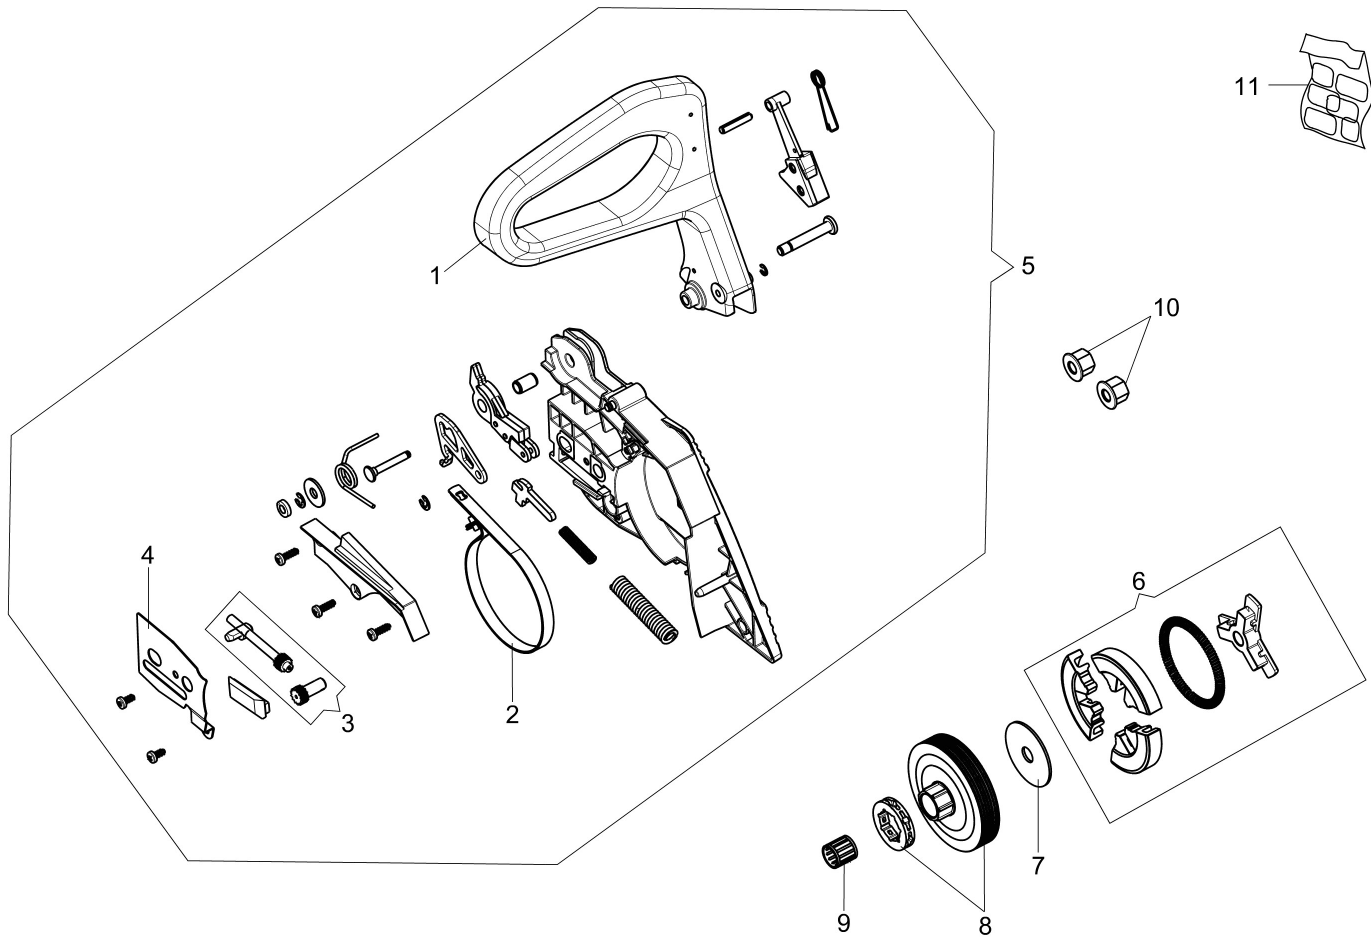

Illustration Tank and air filter

Ref.Nu	Qty	Part number	Description	Validity from	Validity till	Notes	Bulletin
42	1	50310008R	Manifold				
43	1	50310145R	Gasket				
44	1	50310037AR	Knob				
45	1	3801084R	Screw				
46	1	2318671	Repair kit				
48	1	50312092R	Handle				
49	1	3960164R	Screw				
50	1	3960165R	Screw				
51	1	50170032R	Deflector (summer/winter)				

Illustration Chain cover and clutch

Illustration Chain cover and clutch

Ref.Nu	Qty	Part number	Description	Validity from	Validity till	Notes	Bulletin
1	1	50310017AR	Guard				
2	1	50310027R	Brake band				
3	1	50310263	Chain tensioner screw kit				
4	1	50310011AR	Plate				
5	1	50312003R	Chain cover assy				
6	1	50310004R	Clutch				
7	1	50310073R	Washer				
8	1	50310005R	Clutch drum			.325	
8	1	50310193R	Clutch drum			3/8	
9	1	3037041R	Thrust bearing				
10	2	50010148R	Nut				
11	1	50310388	Labels kit				