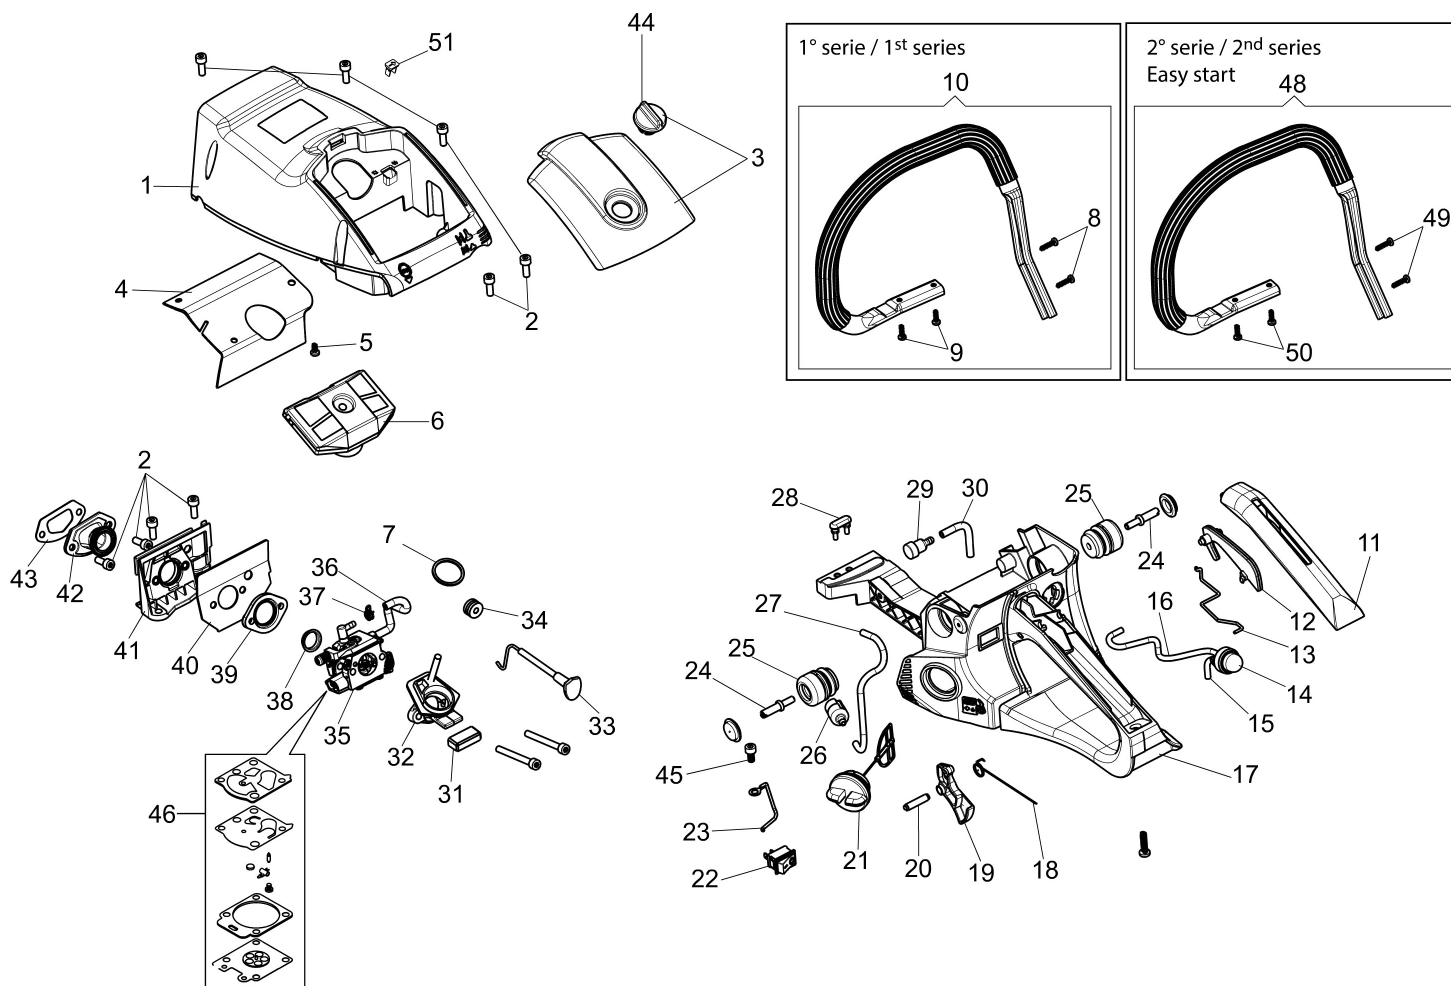

Illustration Tank and air filter

Illustration Tank and air filter

Ref.Nu	Qty	Part number	Description	Validity from	Validity till	Notes	Bulletin
1	1	50310041CR	Cover				
2	9	3801083R	Screw				
3	1	50310261	Air filter cover				
4	1	50310170R	Deflector				
5	3	3960167R	Screw				
6	1	50310272AR	Air filter				
7	1	50310155R	Gasket				
8	2	3960164R	Screw				
9	2	3960165R	Screw				
10	1	50312092R	Handle				
11	1	50310089AR	Cover				
12	1	50310090AR	Lever				
13	1	50310088R	Throttle rod				
14	1	2318817R	Air purge				
15	1	50310203R	Tube				
16	1	50310202R	Tube				
17	1	50310316R	Tank assy				
18	1	50310091R	Spring				
19	1	50310092AR	Throttle lever				
20	1	3022039R	Locking sleeve				
21	1	50310165AR	Tank cap				
22	1	50310143AR	Switch				
23	1	50310144R	Cable				
24	2	50310087R	Special screw				
25	2	50310139R	AV-mount				
26	1	094600450R	Fuel filter				
27	1	50310337	Fuel line				
28	1	50310140R	AV-mount				
29	1	50310309	Breather valve kit				
30	1	50310194R	Breather fuel pipe				
31	1	50310047R	Filter support				
32	1	50310319R	Air filter support		SN 7719290000 -		BT4-165-11/20
32	1	50310319R	Air filter support	SN 7719290001 - 8379011028			BT4-165-11/20
33	1	50310042AR	Lever				
34	1	50310043R	Buffer				
35	1	2318659R	Carburetor WT-1212				
36	1	50310096R	Suction tube				
37	1	4098377R	Band				
38	1	50310050R	Ring				
39	1	50310051R	Flange				
40	1	50310052R	Gasket				
41	1	50310053R	Support				

Illustration Tank and air filter

Ref.Nu	Qty	Part number	Description	Validity from	Validity till	Notes	Bulletin
42	1	50310008R	Manifold				
43	1	50310145R	Gasket				
44	1	50310037AR	Knob				
45	1	3801084R	Screw				
46	1	2318671	Repair kit				
48	1	50312092R	Handle				
49	1	3960164R	Screw				
50	1	3960165R	Screw				
51	1	50170032R	Deflector (summer/winter)				