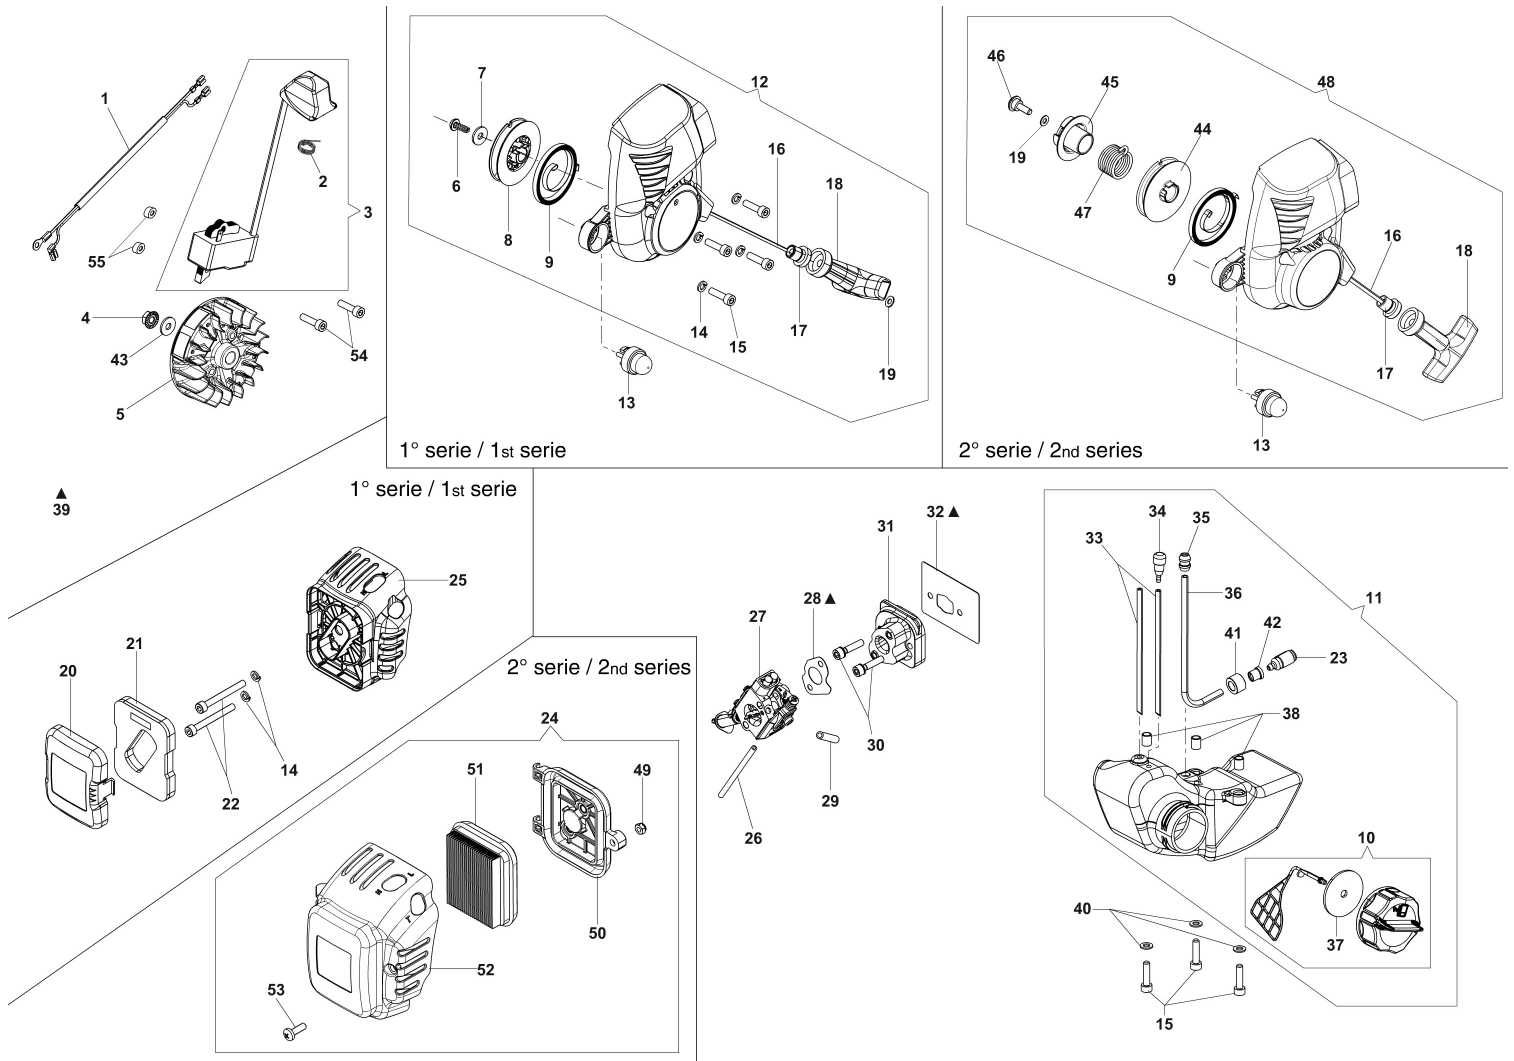

Illustration Ignition system

Illustration Ignition system

Ref.Nu	Qty	Part number	Description	Validity from	Validity till	Notes	Bulletin
1	1	58070091R	Engine stop wire				
2	1	50050127	Spring				
3	1	2501002R	Ignition coil				
4	1	3912014R	Nut				
5	1	58070133R	Flywheel				
6	1	3960100R	Screw		SN 4804332214		BT6-110-02/15
7	1	3918005R	Washer		SN 4804332214		BT6-110-02/15
8	1	61070035BR	Starter pulley		SN 4804332214		BT6-110-02/15
9	1	61070036R	Spring				BT6-110-02/15
10	1	61070079AR	Tank cap				
11	1	58070226AR	Complete tank				
12	1	58070210R	Starter assy		SN 4804332214	Arancio; Orange	BT6-110-02/15
13	1	2318817R	Air purge				
14	6	3819006R	Washer		SN 4804332214		BT6-110-02/15
15	7	3801013R	Screw		SN 4804332214		BT6-110-02/15
16	1	58070054R	Starter rope				BT6-110-02/15
17	1	072700089R	Bushing				BT6-110-02/15
18	1	093500397R	Starter handle				BT6-110-02/15
19	1	3916004R	Washer				BT6-110-02/15
20	1	58070222	Air filter kit		SN 4805195957		BT6-112-06/15
21	1	58070129R	Air filter		SN 4805195957		BT6-112-06/15
22	2	3801012R	Screw		SN 4805195957		BT6-112-06/15
23	1	50010218R	Fuel filter				
24	1	58070222	Air filter kit	SN 4805195958			BT6-112-06/15
25	1	58070222	Air filter kit		SN 4805195957		BT6-112-06/15
26	1	58070225R	Fuel line			Poliuretano - Polyurethane	
27	1	2318666AR	Carburetor WT-1019A				
28	1	58070037R	Gasket				
29	1	58070172R	Fuel line				
30	2	093800060B	Screw				
31	1	58070024R	Insulator				
32	1	58070195R	Gasket				
33	2	58070224R	Tube				
34	1	61070011AR	Breather valve				
35	1	4161211R	Bush				
36	1	3073013R	Fuel line				
37	1	61070006R	Gasket				
38	3	58070196R	Spacer				
39	1	58070201	Gasket set				
40	3	3916005R	Washer				
41	1	58070179AR	Washer				
42	1	61110162BR	Bushing