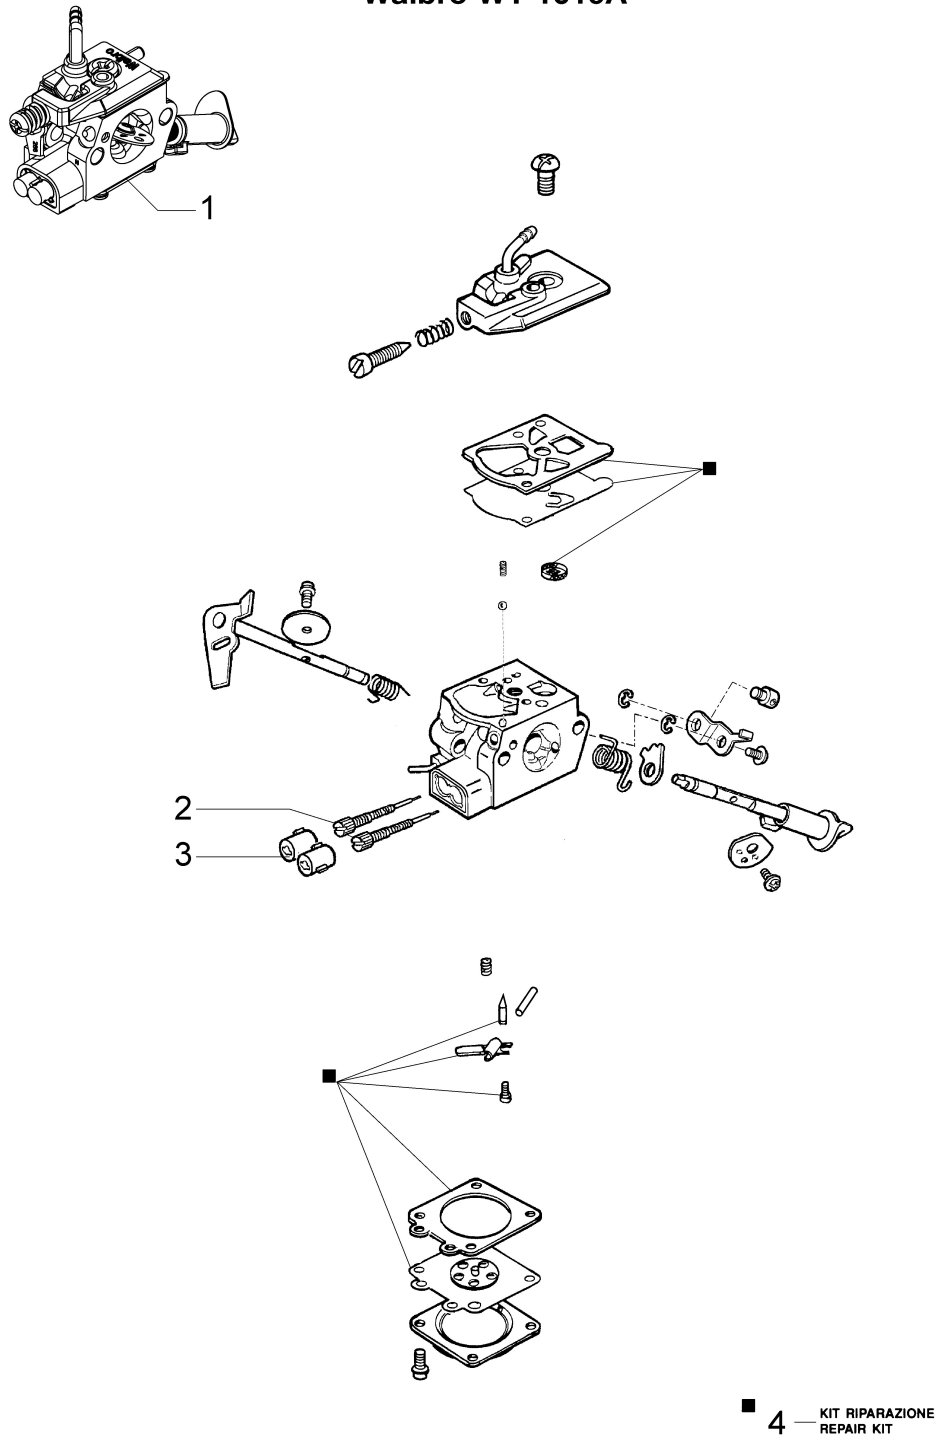

Walbro WT-1019A

Illustration Carburetor WT-1019A

Ref.Nu	Qty	Part number	Description	Validity from	Validity till	Notes	Bulletin
1	1	2318666AR	Carburetor WT-1019A				
2	2	2318837	Screw H				
3	2	2318867R	Caps-lock				
4	1	2318671	Repair kit