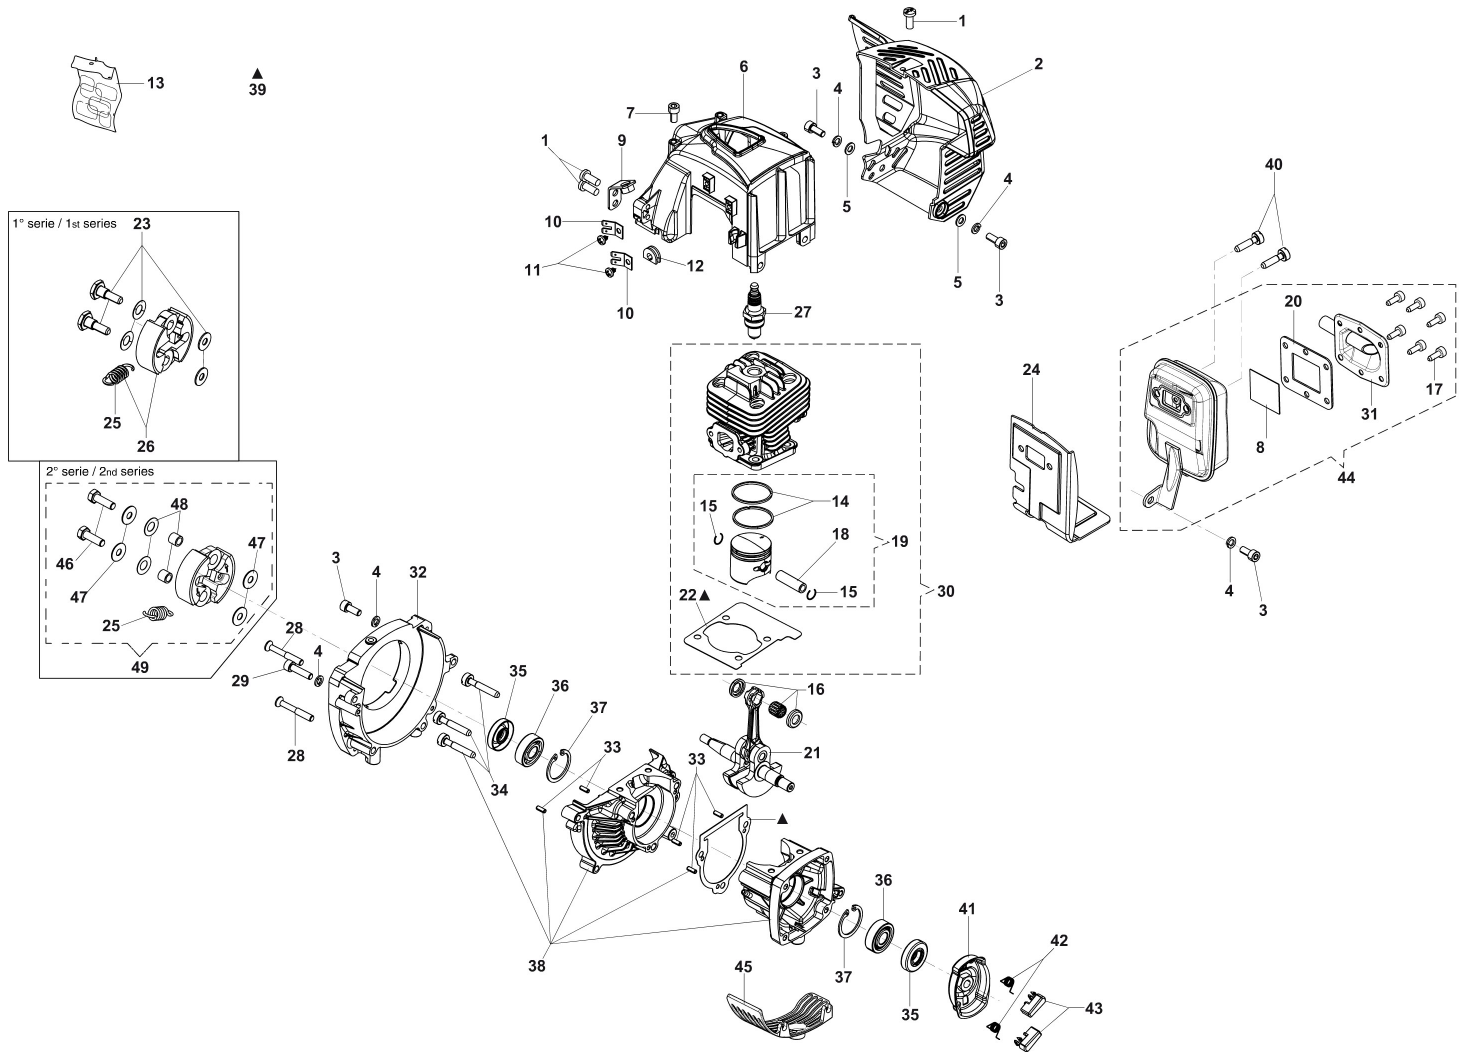

Illustration Motor assy

Illustration Motor assy

Ref.Nu	Qty	Part number	Description	Validity from	Validity till	Notes	Bulletin
1	3	3960070AR	Screw				
2	1	58070126R	Exhaust guard				
3	4	3801009R	Screw				
4	5	3819006R	Washer				
5	2	3916005R	Washer				
6	1	58070005R	Engine cover			Arancio; Orange	
7	1	3801008R	Screw				
8	-		Not available for this product			Solo per versione EPA1 - Only for EPA1 version	
9	1	58070066R	Plate				
10	2	4191069BR	Plate				
11	2	3960030R	Screw				
12	1	005000347AR	Grommet				
13	1	58070203	Labels kit				
14	2	3123002AR	Piston ring				
15	2	58070166BR	Ring				
16	1	61370254	Set roller cage and washer				
17	6	3891009R	Screw				
18	1	58070019R	Piston pin				
19	1	61370252A	Piston assy Ø32				
20	1	58070144R	Gasket				
21	1	58070045R	Complete shaft				
22	1	58070194R	Gasket				
23	1	61370257	Kit pin + Belleville washer + spacer ring		SN 4806362164		BT6-118-09/16
24	1	58070026AR	Deflector				
25	1	61070090R	Spring				
26	1	61070091AR	Clutch		SN 4806362164		BT6-118-09/16
27	1	3055112	Spark plug				
28	2	3802013R	Screw				
29	1	094000101R	Screw				
30	1	58070200A	Complete cylinder Ø32				
31	1	58070143R	Muffler cover				
32	1	58070002R	Flange				
33	5	61280044R	Locking sleeve				
34	3	3891057R	Screw				
35	2	3050042R	Seal ring				
36	2	3034029R	Bearing				
37	2	3025018R	Ring				
38	1	58070202	Crankcase assy				
39	1	58070201	Gasket set				
40	2	3891048R	Screw