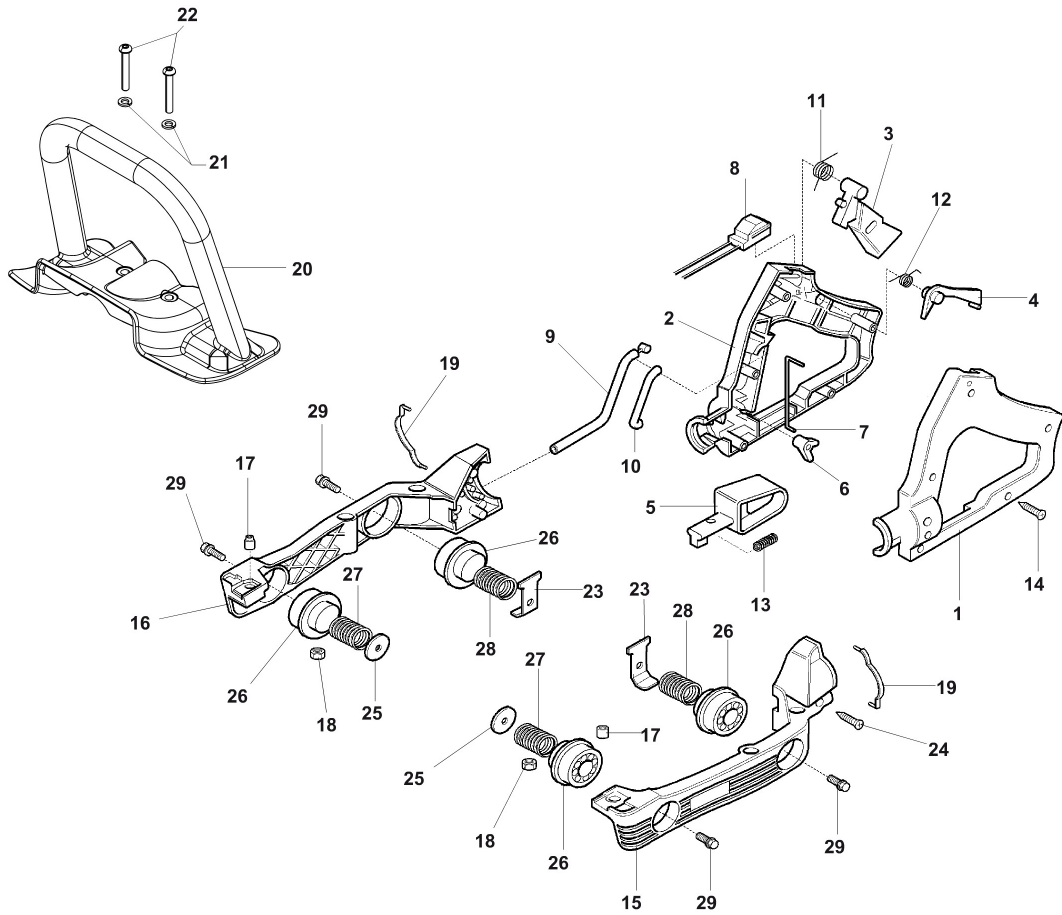

## Illustration Ignition system

---

Ref.Nu	Qty	Part number	Description	Validity from	Validity till	Notes	Bulletin
43	1	3819031R	Washer				
44	1	61370022AR	Starter pulley	SN 4804332215			BT6-110-02/15
45	1	61370023AR	Sprocket	SN 4804332215			BT6-110-02/15
46	1	50160024	Screw	SN 4804332215			BT6-110-02/15
47	1	61370237R	Spring	SN 4804332215			BT6-110-02/15
48	1	58070210R	Starter assy	SN 4804332215		Arancio; Orange	BT6-110-02/15
49	1	3914003R	Nut	SN 4805195958			BT6-112-06/15
50	1	58070215R	Filter support	SN 4805195958			BT6-112-06/15
51	1	61170016R	Air filter	SN 4805195958			BT6-112-06/15
52	1	58070216AR	Air filter cover	SN 4805195958			BT6-112-06/15
53	1	58070223R	Screw	SN 4805195958			BT6-112-06/15
54	2	3891020R	Screw				
55	2	50160218AR	Spacer				

## Illustration Handle

Ref.Nu	Qty	Part number	Description	Validity from	Validity till	Notes	Bulletin
1	1	W58040032	Half grip left				
2	1	W58040033	Half grip right				
3	1	W58040034	Throttle lever				
4	1	W58040035	Lever				
5	1	W58040036	Lever				
6	1	W58040037	Pin				
7	1	W58040038	Throttle rod				
8	1	W58040039	Switch				
9	1	W58040040	Throttle cable				
10	1	W58040041	Spacer				
11	1	W58040042	Spring				
12	1	W58040043	Spring				
13	1	W58040044	Spring				
14	5	W58040045	Screw				
15	1	W58040046	Support left				
16	1	W58040047	Support right				
17	2	W58040048	Spacer				
18	2	W58040023R	Nut				
19	2	W58040050	Gasket				
20	1	58070132R	Front handle				
21	2	3819010R	Washer				
22	2	3901088R	Screw				
23	2	W58040063	Support				
24	3	W58040055	Screw				
25	2	W58040064	Washer				
26	4	W58040057R	Spring support				
27	2	W58040058R	Spring				
28	2	W58040059R	Spring				
29	4	W58040025	Screw				