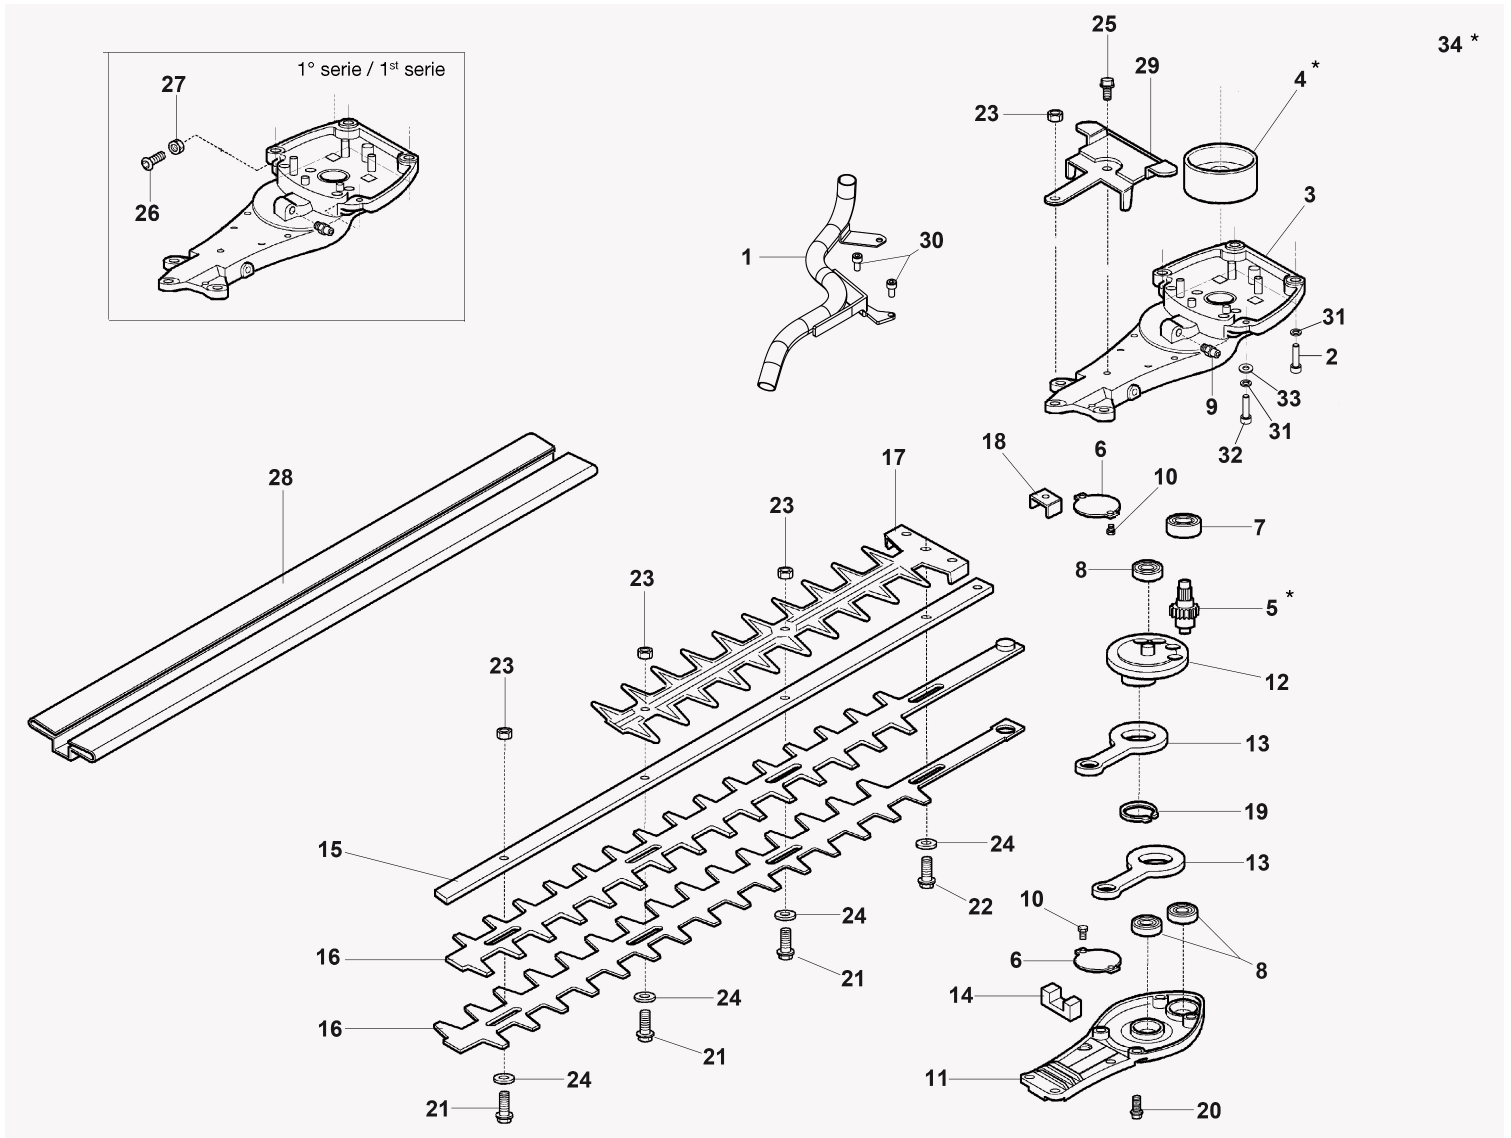

## Illustration Handle

Ref.Nu	Qty	Part number	Description	Validity from	Validity till	Notes	Bulletin
1	1	W58040032	Half grip left				
2	1	W58040033	Half grip right				
3	1	W58040034	Throttle lever				
4	1	W58040035	Lever				
5	1	W58040036	Lever				
6	1	W58040037	Pin				
7	1	W58040038	Throttle rod				
8	1	W58040039	Switch				
9	1	W58040040	Throttle cable				
10	1	W58040041	Spacer				
11	1	W58040042	Spring				
12	1	W58040043	Spring				
13	1	W58040044	Spring				
14	5	W58040045	Screw				
15	1	W58040046	Support left				
16	1	W58040047	Support right				
17	2	W58040048	Spacer				
18	2	W58040023R	Nut				
19	2	W58040050	Gasket				
20	1	58070132R	Front handle				
21	2	3819010R	Washer				
22	2	3901088R	Screw				
23	2	W58040063	Support				
24	3	W58040055	Screw				
25	2	W58040064	Washer				
26	4	W58040057R	Spring support				
27	2	W58040058R	Spring				
28	2	W58040059R	Spring				
29	4	W58040025	Screw				