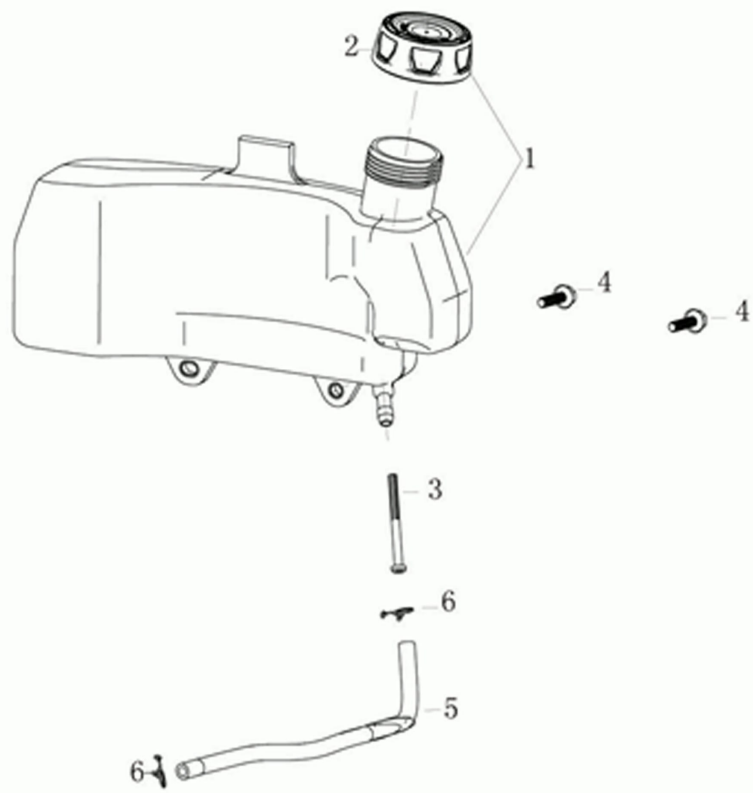

Illustration Control lever

Ref.Nu	Qty	Part number	Description	Validity from	Validity till	Notes	Bulletin
1	1	L66151558	Rod				
2	1	L66151559	Throttle rod				
3	1	L66151560	Control lever				
4	1	L66151561	Spring				
5	1	L66151562	Complete lever				
6	1	L66150729	Screw				
7	1	L66150440	Clip				
8	1	L66150237	Spring				

Illustration Muffler

Ref.Nu	Qty	Part number	Description	Validity from	Validity till	Notes	Bulletin
1	1	L66151563	Gasket				
2	1	L66151564	Muffler				
3	1	L66151565	Cover				
4	2	L66150185	Nut				
5	1	L66151566	Control start				
6	2	L66150729	Screw				

Illustration Tank

Ref.Nu	Qty	Part number	Description	Validity from	Validity till	Notes	Bulletin
1	1	L66151567	Complete tank				
2	1	L66151568	Tank cap				EI5-11/20
3	1	L66150439	Filter				
4	2	L66150456	Screw				
5	1	L66151569	Tube				
6	2	L66150435	Clip				