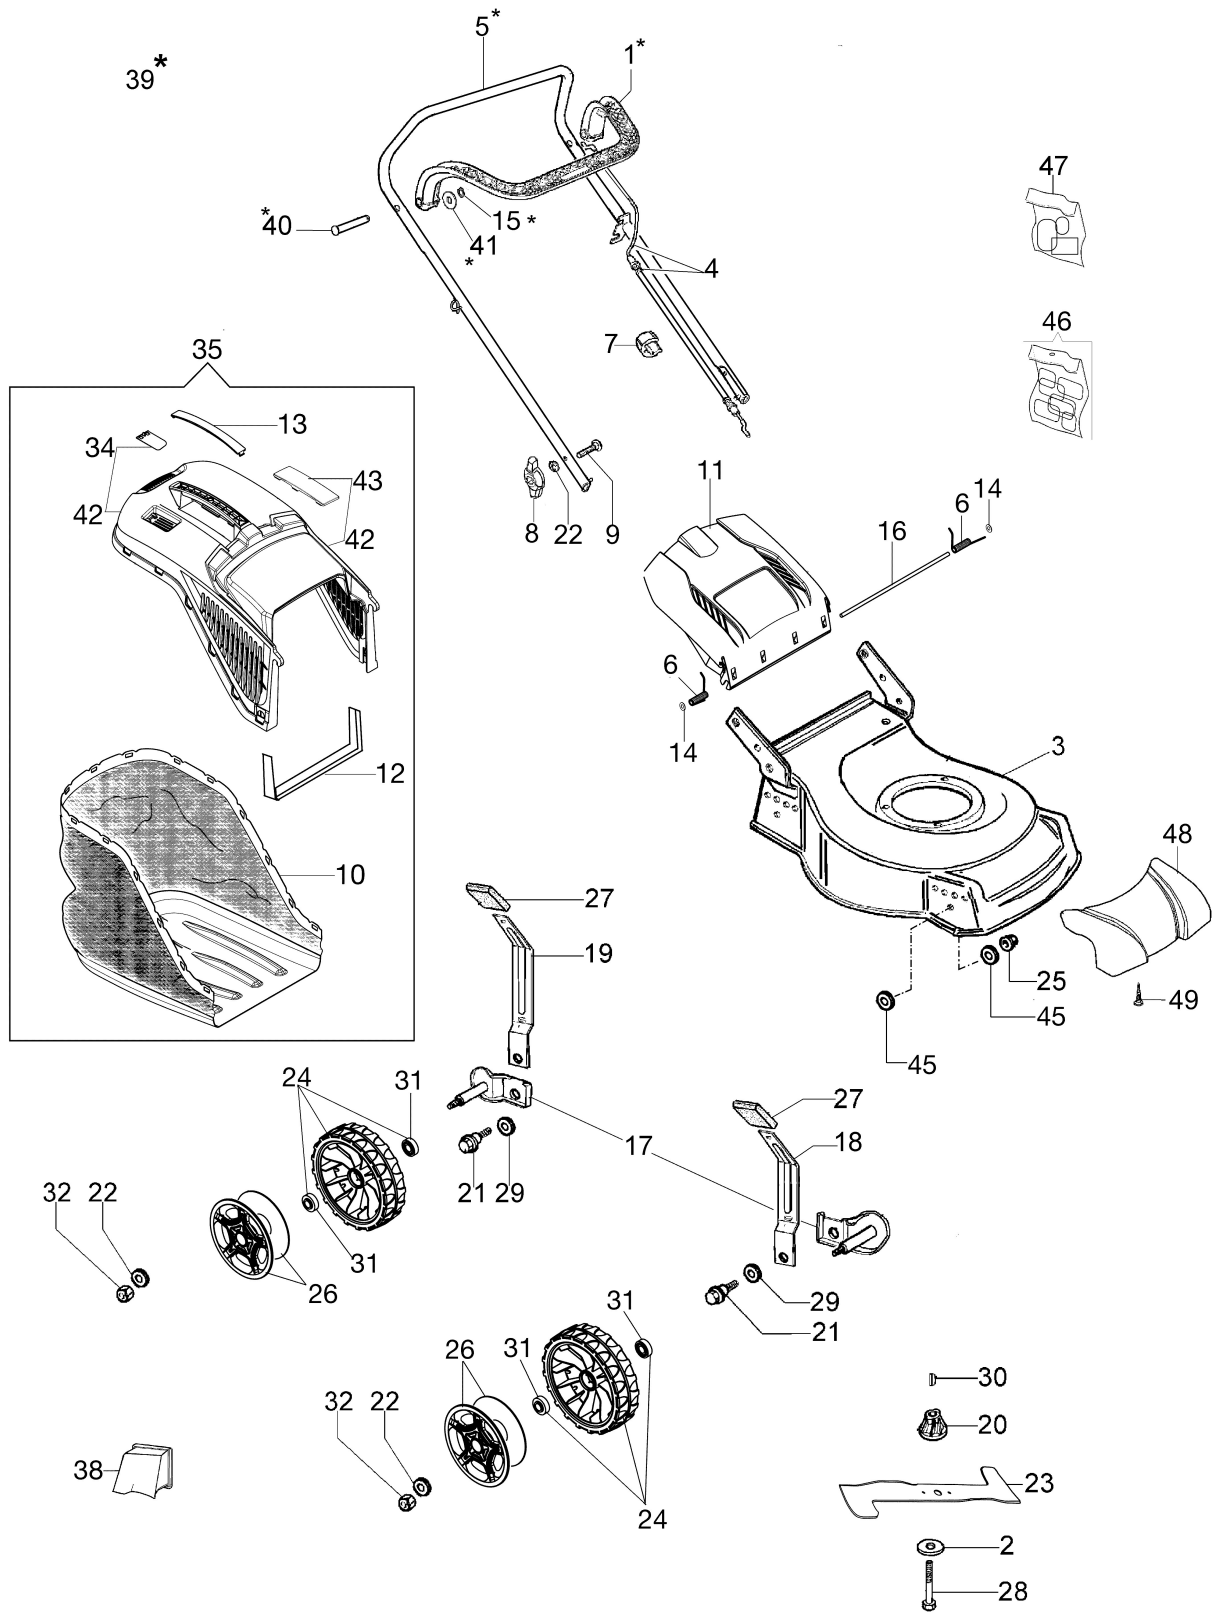

Carburetor

Air filter

Control lever

Muffler

Tank

Illustration Complete illustrated parts list

Illustration Complete illustrated parts list

Ref.Nu	Qty	Part number	Description	Validity from	Validity till	Notes	Bulletin
1	1	66060316AR	Brake lever				
2	1	66060384R	Washer				
3	1	66110764A	Deck			Grigio; Grey	
4	1	66030276R	Engine break cable				
5	1	66060421BR	Handlebar				
6	1	66110609A	Kit spring				
7	1	66060231R	Band				
8	2	66070943R	Tightening handle				
9	2	3910015R	Screw				
10	1	66070875R	Grassbag				
11	1	66110754R	Shutter			Arancio; Orange	
12	1	66070133R	Support				
13	1	66070523R	Cover				
14	2	3045034R	Retainer washer				
15	2	3024006R	Snap ring				
16	1	66110026R	Deflector axle				
17	2	66070301A	Support set				
18	4	66070248R	Lever				
19	4	66070031R	Lever				
20	1	66030003AR	Hub Ø22,2mm				
21	4	66070030AR	Pin				
22	6	66030012R	Washer				
23	1	66110594R	Mulching blade				
24	4	66070724R	Wheel kit				
25	4	3933032R	Nut				
26	4	66070848R	Wheel cover				
27	4	66070945R	Handle				
28	1	3906150R	Screw				
29	8	3027001R	Washer				
30	1	8202126R	Key				
31	8	66030081R	Bearing				
32	4	3914010R	Nut				
34	1	66070521R	Shutter				
35	1	66070904	Grassbag kit				
38	1	66110828R	Mulching cap				
39	1	66060425R	Handle kit				
40	2	66060317BR	Pin				
41	2	3064037R	Washer				
42	1	66072047R	Frame				
43	1	66070466R	Lock				
45	8	66030012R	Washer				

11*

Illustration Crankcase cover

Ref.Nu	Qty	Part number	Description	Validity from	Validity till	Notes	Bulletin
1	9	L66150817	Bolt				
2	1	L66151537	Crankcase cover				
3	1	L66150462	Oil seal				
4	1	L66151538	Governor arm shaft				
5	1	L66150035	Washer				
6	1	L66150419	Gasket				
7	1	L66150353	Plug				
8	2	L66151539	Pin				
9	1	L66151540	Governor				
10	1	L66150729	Screw				
11	1	L66151570	Gasket set				