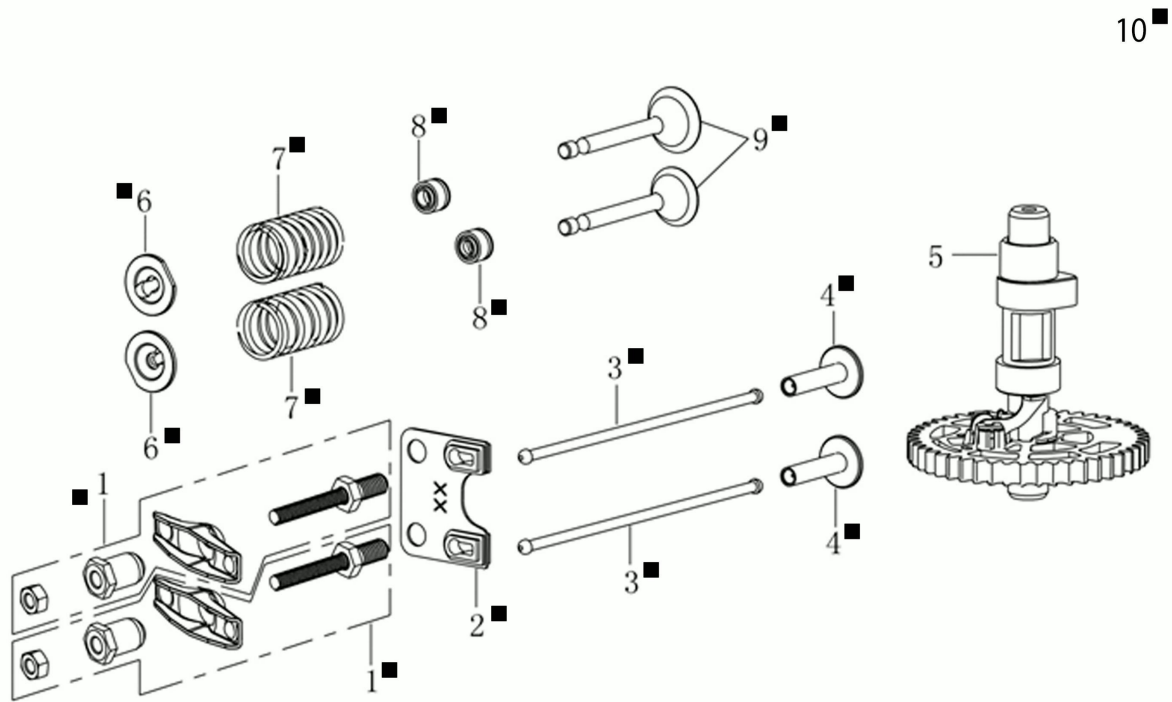

11*

Illustration Crankcase cover

Ref.Nu	Qty	Part number	Description	Validity from	Validity till	Notes	Bulletin
1	9	L66150817	Bolt				
2	1	L66151537	Crankcase cover				
3	1	L66150462	Oil seal				
4	1	L66151538	Governor arm shaft				
5	1	L66150035	Washer				
6	1	L66150419	Gasket				
7	1	L66150353	Plug				
8	2	L66151539	Pin				
9	1	L66151540	Governor				
10	1	L66150729	Screw				
11	1	L66151570	Gasket set				

Illustration Shaft + piston

2° serie / 2nd series

1° serie / 1st series

Illustration Shaft + piston

Ref.Nu	Qty	Part number	Description	Validity from	Validity till	Notes	Bulletin
1	1	L66151541	Piston ring set				BT5-91-05/23
2	1	L66151571	Piston assy				BT5-91-05/23
3	1	L66150342	Piston pin				
4	2	L66150372	Retainer washer				
5	1	L66151542	Connecting rod				
6	1	L66151543	Crankshaft				
7	1	L66151544	Slide				
8	1	L66152078	Piston ring set			Da utilizzare con pistoni /	BT5-91-05/23
9	1	L66152080	Piston assy				BT5-91-05/23