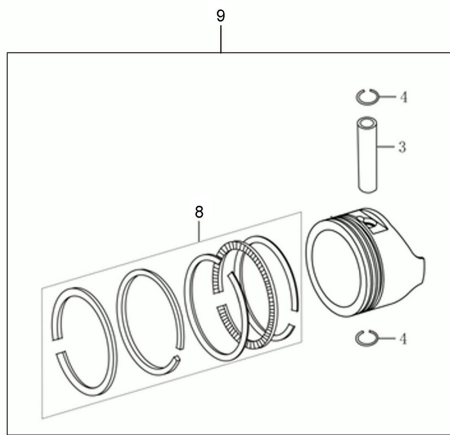

11*

Illustration Crankcase cover

Ref.Nu	Qty	Part number	Description	Validity from	Validity till	Notes	Bulletin
1	9	L66150817	Bolt				
2	1	L66151537	Crankcase cover				
3	1	L66150462	Oil seal				
4	1	L66151538	Governor arm shaft				
5	1	L66150035	Washer				
6	1	L66150419	Gasket				
7	1	L66150353	Plug				
8	2	L66151539	Pin				
9	1	L66151540	Governor				
10	1	L66150729	Screw				
11	1	L66151570	Gasket set				

Illustration Shaft + piston

2° serie / 2nd series

1° serie / 1st series

Illustration Shaft + piston

Ref.Nu	Qty	Part number	Description	Validity from	Validity till	Notes	Bulletin
1	1	L66151541	Piston ring set				BT5-91-05/23
2	1	L66151571	Piston assy				BT5-91-05/23
3	1	L66150342	Piston pin				
4	2	L66150372	Retainer washer				
5	1	L66151542	Connecting rod				
6	1	L66151543	Crankshaft				
7	1	L66151544	Slide				
8	1	L66152078	Piston ring set			Da utilizzare con pistoni /	BT5-91-05/23
9	1	L66152080	Piston assy				BT5-91-05/23