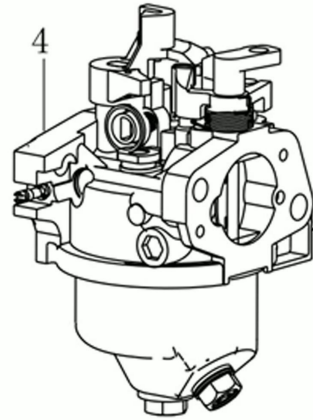

Illustration Ignition system

Illustration Ignition system

Ref.Nu	Qty	Part number	Description	Validity from	Validity till	Notes	Bulletin
1	1	L66151551	Ignition coil				
2	1	L66150817	Bolt				
3	1	L66151552	Flywheel				
4	1	L66150376	Nut				
5	1	L66151550	Cover				
6	1	L66151549	Starter assy				
7	1	3075227R	Cover			Cover senza etichette / Cover without label	MO_0001_12/19
8	2	L66150263	Pawl				
9	2	L66150264	Spring				
10	1	L66150262	Spring				
11	1	L66150261	Washer				
12	1	L66152076	Slide				
13	1	L66152077	Screw				
14	1	L66150266	Starter spring				
15	1	L66152075	Pulley				
16	1	L66150270	Starter handle				
17	1	L66150269	Starter rope				
18	1	L66151968	Cover				

3*

Illustration Carburetor

Ref.Nu	Qty	Part number	Description	Validity from	Validity till	Notes	Bulletin
1	1	L66151553	Gasket				
2	1	L66151981	Insulator				
3	1	L66151570	Gasket set				
4	1	L66151554	Carburetor				
6	1	L66150731	Shoe				

Illustration Control lever

Ref.Nu	Qty	Part number	Description	Validity from	Validity till	Notes	Bulletin
1	1	L66151558	Rod				
2	1	L66151559	Throttle rod				
3	1	L66151560	Control lever				
4	1	L66151561	Spring				
5	1	L66151562	Complete lever				
6	1	L66150729	Screw				
7	1	L66150440	Clip				
8	1	L66150237	Spring				