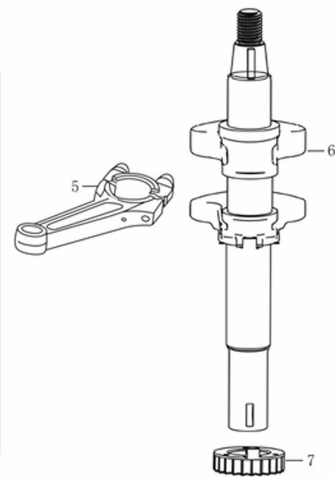

11*

Illustration Crankcase cover

Ref.Nu	Qty	Part number	Description	Validity from	Validity till	Notes	Bulletin
1	9	L66150817	Bolt				
2	1	L66151537	Crankcase cover				
3	1	L66150462	Oil seal				
4	1	L66151538	Governor arm shaft				
5	1	L66150035	Washer				
6	1	L66150419	Gasket				
7	1	L66150353	Plug				
8	2	L66151539	Pin				
9	1	L66151540	Governor				
10	1	L66150729	Screw				
11	1	L66151570	Gasket set				

Illustration Shaft + piston

2° serie / 2nd series

1° serie / 1st series

Illustration Shaft + piston

Ref.Nu	Qty	Part number	Description	Validity from	Validity till	Notes	Bulletin
1	1	L66151541	Piston ring set				BT5-91-05/23
2	1	L66151571	Piston assy				BT5-91-05/23
3	1	L66150342	Piston pin				
4	2	L66150372	Retainer washer				
5	1	L66151542	Connecting rod				
6	1	L66151543	Crankshaft				
7	1	L66151544	Slide				
8	1	L66152078	Piston ring set			Da utilizzare con pistoni /	BT5-91-05/23
9	1	L66152080	Piston assy				BT5-91-05/23

Illustration Reed valve kit

Ref.Nu	Qty	Part number	Description	Validity from	Validity till	Notes	Bulletin
1	2	L66151545	Compensator				
2	1	L66151546	Plate				
3	2	L66150402	Equalizer rod				
4	2	L66151547	Slide				
5	1	L66151548	Camshaft assy				
6	2	L66150398	Spring holder				
7	2	L66150522	Valves spring				
8	2	L66150367	Seal				
9	1	L66150400	Suction/exhaust valve kit				
10	1	L66151572	Reed valve kit				