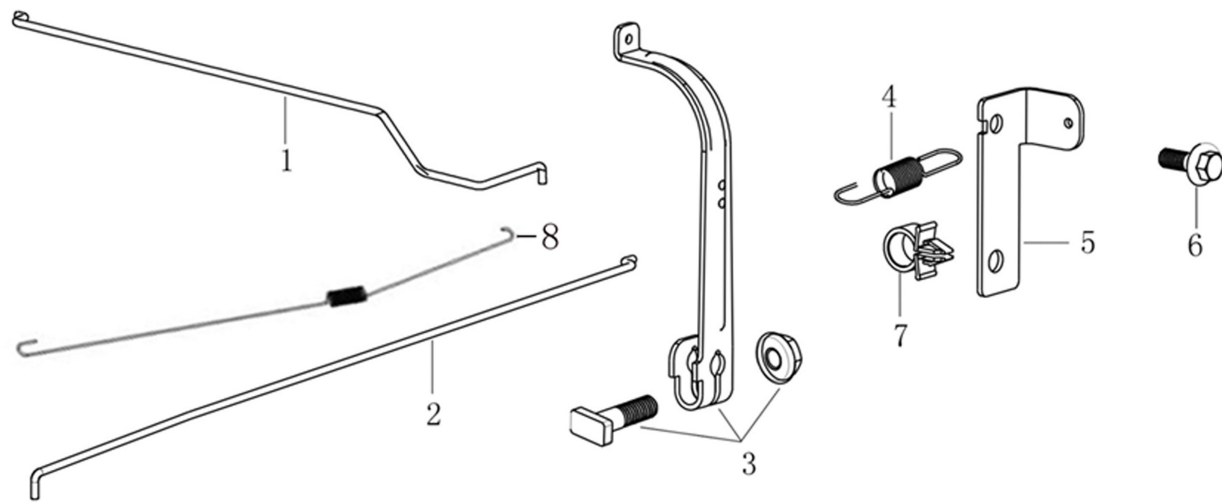

Illustration Air filter

Ref.Nu	Qty	Part number	Description	Validity from	Validity till	Notes	Bulletin
1	1	L66151555	Tube				
2	1	L66151773	Air filter support				
3	1	L66150715	Air filter				
4	1	L66151557	Filter cover				
5	2	004400959R	Nut				

Illustration Control lever

Ref.Nu	Qty	Part number	Description	Validity from	Validity till	Notes	Bulletin
1	1	L66151558	Rod				
2	1	L66151559	Throttle rod				
3	1	L66151560	Control lever				
4	1	L66151561	Spring				
5	1	L66151562	Complete lever				
6	1	L66150729	Screw				
7	1	L66150440	Clip				
8	1	L66150237	Spring				