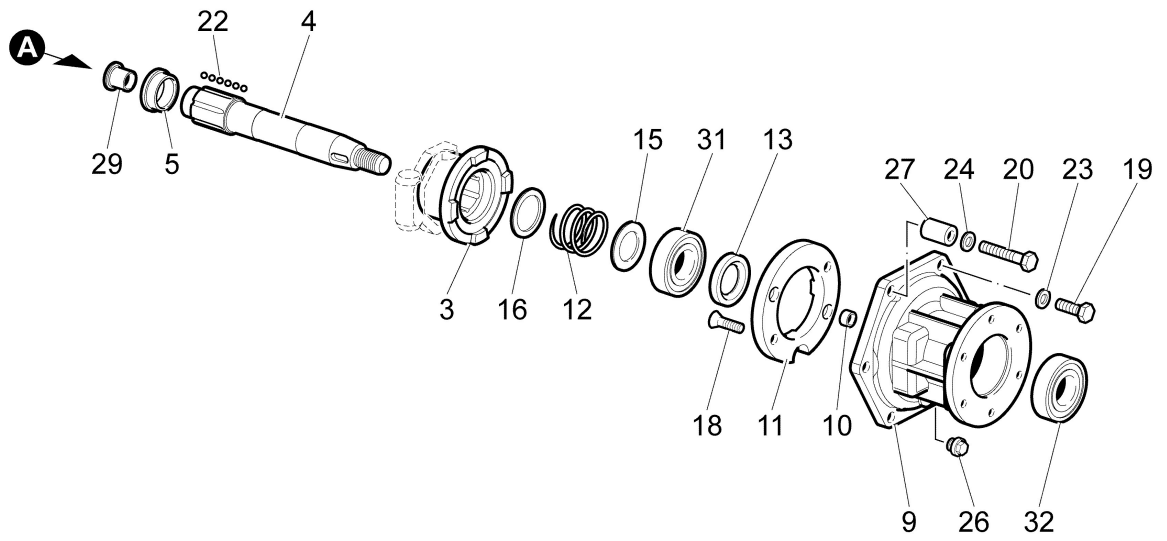

Illustration Catenary

Ref.Nu	Qty	Part number	Description	Validity from	Validity till	Notes	Bulletin
1	1	YF1430006	Chain sprocket				
2	1	YF1430087	Hub				
3	2	YF1430084	Disconnecting (brake)				
4	2	YF1430090	Axle shaft				
5	2	YF1430085	Retainer (Clutch)				
6	2	YF1430019	Fork (disconnecting)				
7	2	YF1430022B	Control lever (brake)				
8	2	YF1430023	Plate				
9	2	F1430086AR	Support (axle shaft)				
10	4	YF1430082	Bushing (Center piece)				
11	2	YF1430083	Shaft joint (Locking)				
12	2	68710085	Spring				
13	2	YN0209720	Seal ring				
14	2	YN0133100	Snap ring				
15	2	YN5005140	Thickness				
16	2	YN5005725	Thickness				
17	4	3906045R	Screw				
18	8	YN6265500	Screw				
19	10	YN6262200	Screw				
20	2	YN6288100	Screw				
21	4	YN6212900	Screw				
22	36	YN4740300	Ball				
23	10	YN4365400	Washer				
24	2	3819013R	Grower				
25	4	3914006R	Nut				
26	2	YN5254000	Oil cap				
27	2	YF1430047	Spacer				
28	1	YF1430068	Protective guard				
29	2	YN0404700	Bushing with flange				
30	2	YN0203000	Ring				
31	2	YN1270701	Bearing				
32	2	YN1271100	Bearing				