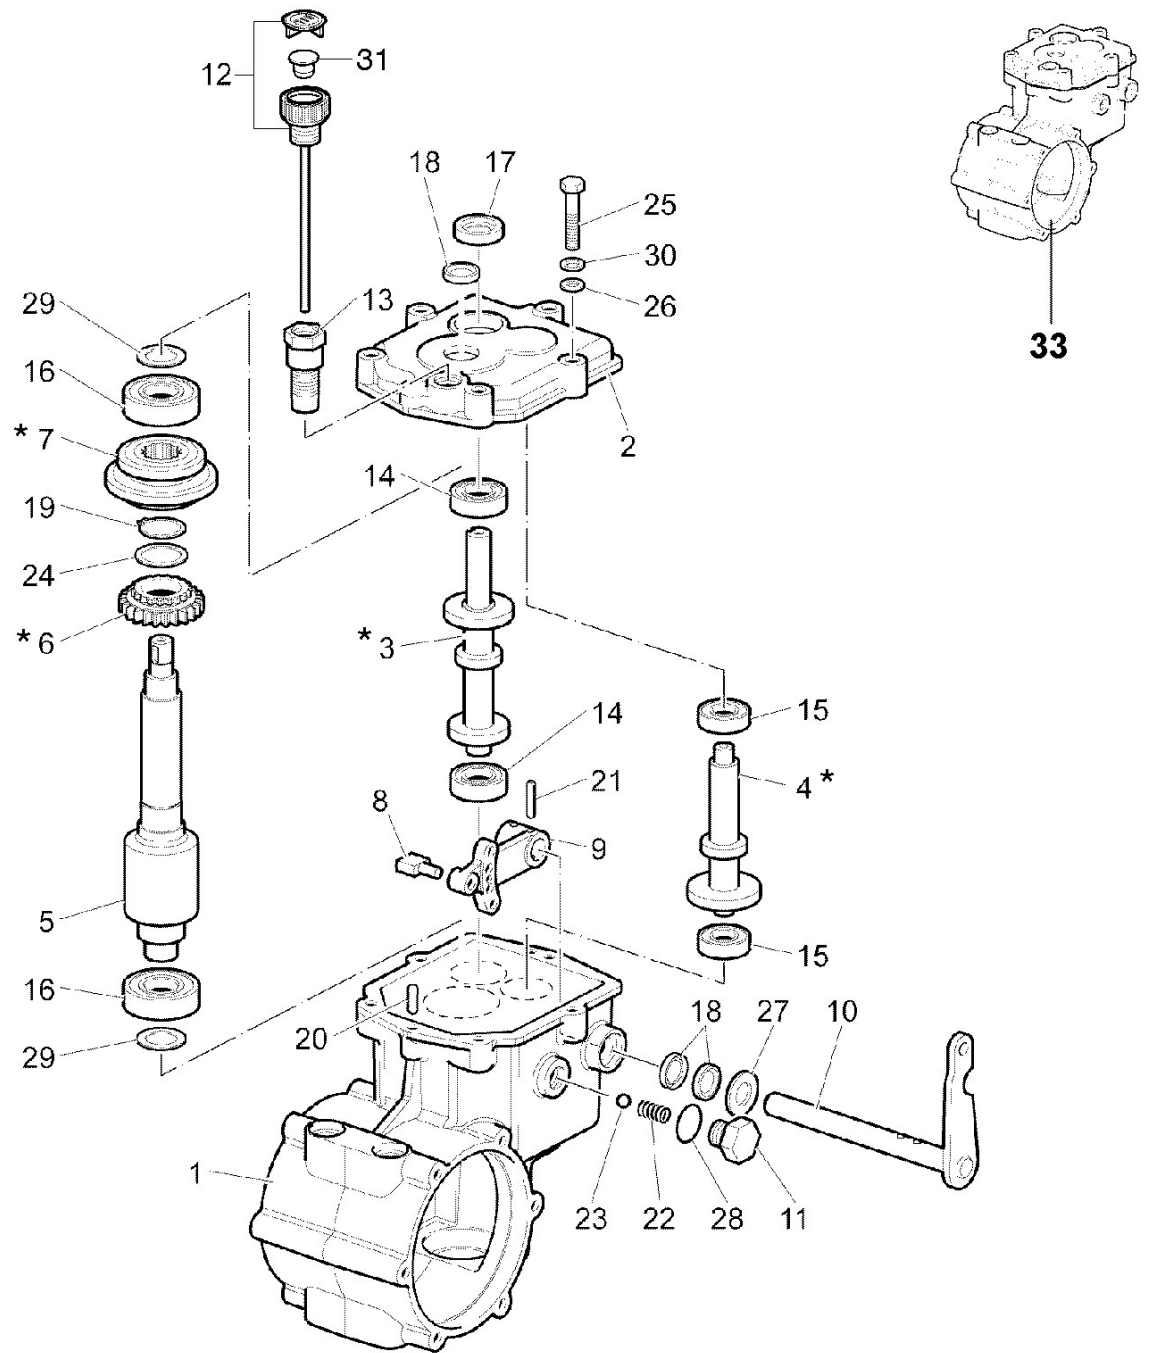

Illustration Speed-change gear box

Illustration Speed-change gear box

Ref.Nu	Qty	Part number	Description	Validity from	Validity till	Notes	Bulletin
1	1	YF1430001	Speed-change gear box				
2	1	YF1430002	Upper cover				
3	1	68710044	Bevel gear set				BT11-002-09/09
4	1	68710044	Bevel gear set				BT11-002-09/09
5	1	YF1430094	Shaft				
6	1	68710044	Bevel gear set				BT11-002-09/09
7	1	68710044	Bevel gear set				BT11-002-09/09
8	1	YF1430010	Sliding block (gearbox control)				
9	1	YF1430011	Gearbox lever (Internal)				
10	1	YF1430014	Gearbox lever				
11	1	YF1400821	Spring holder				
12	1	F1430145	Oil level plug				
13	1	YF1430098	Special screw				
14	2	YN1257000	Bearing				
15	2	094000006R	Bearing				
16	2	YN1263860	Bearing				
17	1	YN0204810	Seal ring				
18	5	YN0203000	Ring				
19	1	YN0118500	Snap ring				
20	2	YN5124300	Plug				
21	2	YN5117300	Plug				
22	1	YN3104250	Spring				
23	1	YN4745400	Ball				
24	1	YN5005130	Thickness				
25	5	3806076R	Screw				
26	5	YN4365400	Washer				
27	1	YK8401029	Washer				
28	1	YN0306800	Ring				
29	2	YN5002995	Thickness				
30	2	3916008R	Washer				
31	1	N5252420	Cap				
32	1	68710044	Bevel gear set				BT11-002-09/09
33	1	YP0002295B	Drive assy