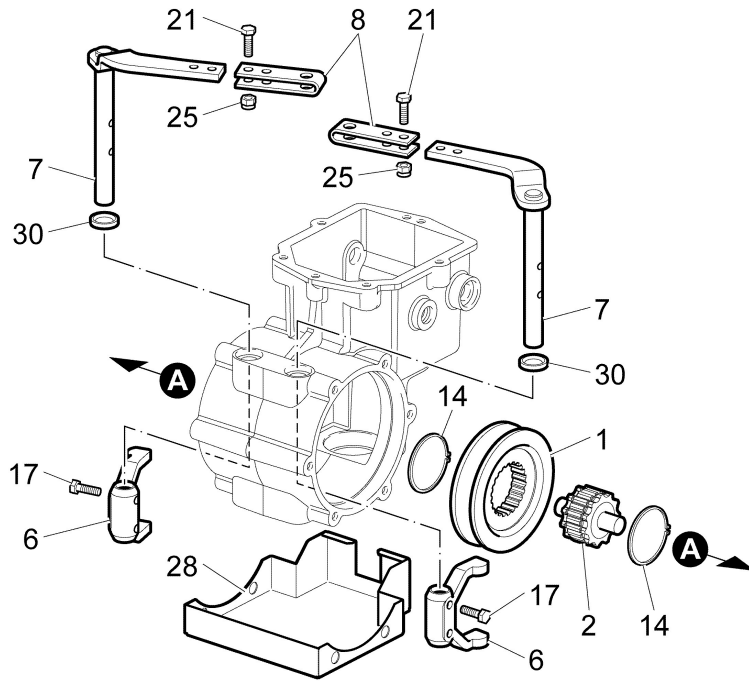

Illustration Catenary

Ref.Nu	Qty	Part number	Description	Validity from	Validity till	Notes	Bulletin
1	1	YF1430006	Chain sprocket				
2	1	YF1430087	Hub				
3	2	YF1430084	Disconnecting (brake)				
4	2	YF1430090	Axle shaft				
5	2	YF1430085	Retainer (Clutch)				
6	2	YF1430019	Fork (disconnecting)				
7	2	YF1430022B	Control lever (brake)				
8	2	YF1430023	Plate				
9	2	F1430086AR	Support (axle shaft)				
10	4	YF1430082	Bushing (Center piece)				
11	2	YF1430083	Shaft joint (Locking)				
12	2	68710085	Spring				
13	2	YN0209720	Seal ring				
14	2	YN0133100	Snap ring				
15	2	YN5005140	Thickness				
16	2	YN5005725	Thickness				
17	4	3906045R	Screw				
18	8	YN6265500	Screw				
19	10	YN6262200	Screw				
20	2	YN6288100	Screw				
21	4	YN6212900	Screw				
22	36	YN4740300	Ball				
23	10	YN4365400	Washer				
24	2	3819013R	Grower				
25	4	3914006R	Nut				
26	2	YN5254000	Oil cap				
27	2	YF1430047	Spacer				
28	1	YF1430068	Protective guard				
29	2	YN0404700	Bushing with flange				
30	2	YN0203000	Ring				
31	2	YN1270701	Bearing				
32	2	YN1271100	Bearing				