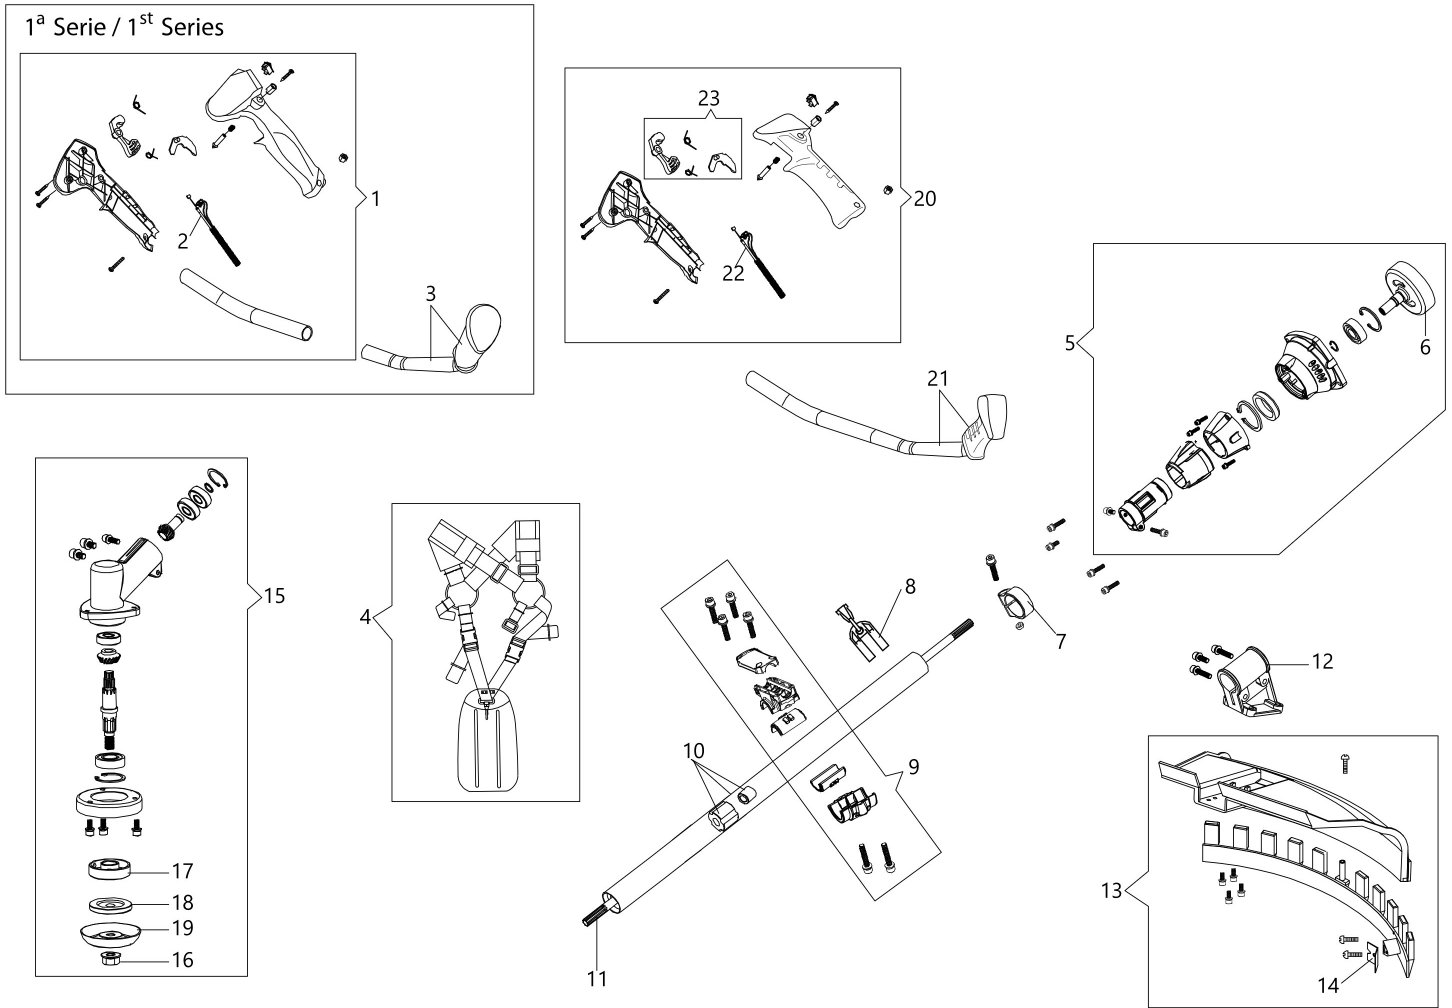

Illustration Transmission

Ref.Nu	Qty	Part number	Description	Validity from	Validity till	Notes	Bulletin
1	1	-	Not available for this product		Agosto 2020 / August 2020		BT3-148
2	1	BF000016R	Throttle cable				
3	1	BF000022R	Handle and knob		Agosto 2020 / August 2020		BT3-148
4	1	BF000020R	Harness				
5	1	61450327R	Starter case				
6	1	BF000011R	Clutch drum				
7	1	BF000012R	Band				
8	1	BF000048R	Band				
9	1	61450328R	Complete clamp				
10	1	BF000014R	Tube Ø26				
11	1	BF000015R	Drive shaft				
12	1	BF000008R	Bracket				
13	1	BF000029R	Guard kit				
14	1	BF000009R	Blade				
15	1	61450441R	Bevel gear				
16	1	BF000007R	Nut				
17	1	BF000037R	Hub				
18	1	BF000038R	Flange				
19	1	BF000036R	Guard				
20	1	BF000059R	Complete handle	Settembre 2020 /			BT3-148
21	1	BF000058R	Handle and knob	Settembre 2020 /			BT3-148
22	1	BF000145R	Throttle cable	September 2020			BT3-148
23	1	BF000149R	Throttle lever assy