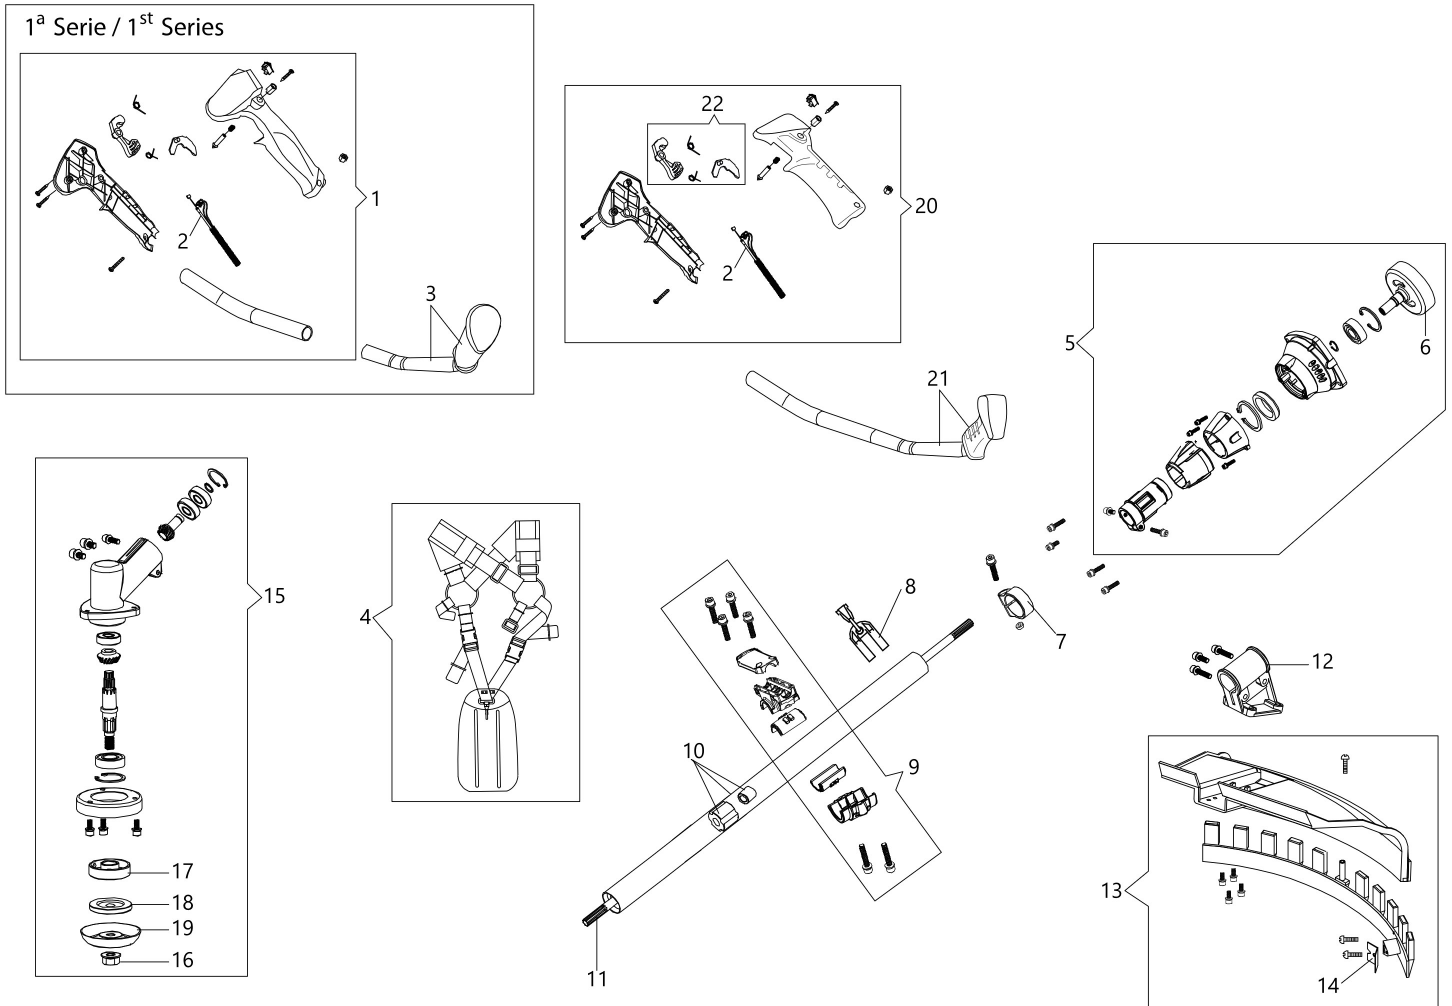

## Illustration Transmission D.28 mm (01-01-2020)

Ref.Nu	Qty	Part number	Description	Validity from	Validity till	Notes	Bulletin
1	1	-	Not available for this product		Agosto 2020 / August 2020		
2	1	BF000016R	Throttle cable				
3	1	BF000022R	Handle and knob		Agosto 2020 / August 2020		
4	1	BF000020R	Harness				
5	1	BF000045R	Starter case				
6	1	BF000011R	Clutch drum				
7	1	BF000115R	Band				
8	1	BF000116R	Support				
9	1	BF000046R	Complete clamp				
10	1	BF000043R	Tube Ø28				
11	1	BF000015R	Drive shaft				
12	1	BF000040R	Bracket				
13	1	BF000029R	Guard kit				
14	1	BF000009R	Blade				
15	1	BF000044R	Bevel gear Ø28				
16	1	BF000007R	Nut				
17	1	BF000037R	Hub				
18	1	BF000038R	Flange				
19	1	BF000036R	Guard				
20	1	BF000059R	Complete handle	Settembre 2020 /			
21	1	BF000058R	Handle and knob	Settembre 2020 /			
22	1	BF000149R	Throttle lever assy	September 2020			

## Illustration Head Tap&Go D.130

---

Ref.Nu	Qty	Part number	Description	Validity from	Validity till	Notes	Bulletin
1	1	63120040R	Nut				
2	1	63120031R	Kit spring				
3	2	63120001R	Bushing				
4	1	63120010R	Nylon spool				
5	1	63120011R	Knob kit				
6	1	63120012R	Lower cover				
7	1	61459100	Complete nylon head Ø 2,4				
7	1	61459102	Complete nylon head Ø 3				
10	1	61460055	Guard kit				