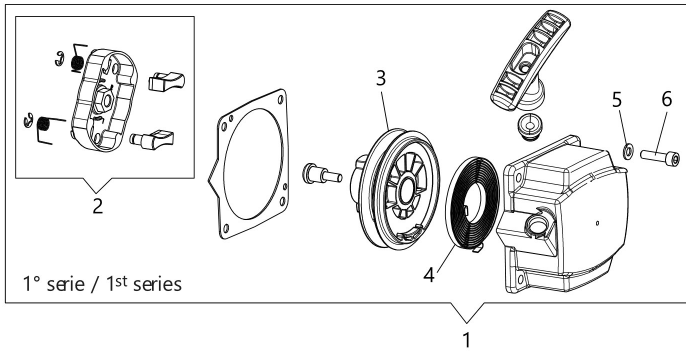

Illustration Starter Assy and clutch

Illustration Starter assy and clutch

Ref.Nu	Qty	Part number	Description	Validity from	Validity till	Notes	Bulletin
1	1	61450192R	Starter assy		Dicembre 2020/ December 2020		BT3-151-05/21
2	1	61450193AR	Clutch driver				
3	1	61450229AR	Starter pulley				
4	1	61450044AR	Starter spring				
5	6	3916005R	Washer				
6	10	3801013R	Screw				
7	1	61452083R	Flange				
8	6	3819006R	Washer				
9	2	61450070R	Pin				
10	2	61450072R	Washer				
11	1	61450277R	Clutch				
12	2	61450071R	Washer				
13	1	50010148R	Nut				
14	1	3833080R	Washer				
15	1	61450310R	Flywheel				
16	1	BF000030R	Cable				
17	1	2501026BR	Ignition coil		8210497428		BT3-152-05/21
18	1	61450370R	Spark plug cap		8210497428		BT3-152-05/21
19	1	61460066	Easy-on starter assembly	Gennaio 2021 / January 2021			BT3-151-05/21
20	1	61450024R	Starter pulley				
21	1	61450496R	Spring				
22	1	61450025R	Sprocket				
23	1	3801009R	Screw				
24	1	61450085	Set cover	8210497429			BT3-152-05/21
25	1	2501030AR	Ignition coil	8210497429			BT3-152-05/21
30	1	61450088	Labels kit