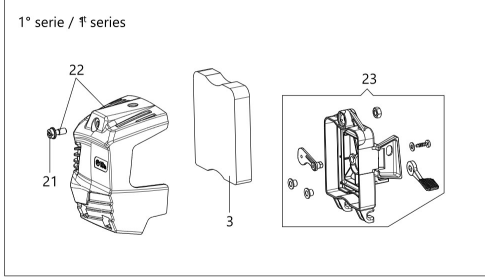

Illustration Tank and air filter

Illustration Tank and air filter

Ref.Nu	Qty	Part number	Description	Validity from	Validity till	Notes	Bulletin
1	2	61330040AR	Screw	SN 8229132537 - SN			BT3-143-10/19
2	1	61450045	Air filter cover	8219149742 SN 8229132537 - SN		Per modelli premodifica da	BT3-143-10/19,
3	1	61450061R	Air filter		SN 8210038436		BT3-144-03/20
4	2	3801012R	Screw	(BT3-154)		to be matched	
5	4	3916005R	Washer				
6	1	61450047	Air filter support	SN 8229132537 - SN		Per modelli premodifica da	BT3-143-10/19,
7	1	3918010R	Washer				
8	1	3801011R	Screw	(BT3-154)		to be matched	
9	1	2318624R	Carburetor				
10	1	61450054AR	Gasket				
11	2	3801015R	Screw				
12	1	61450082R	Tank shield				
13	1	61450053AR	Insulator				
14	1	61450052AR	Gasket				
15	1	094600450R	Fuel filter				
16	1	BF000024R	Tank cap				
17	1	61452050R	Tank assy				
18	2	3801013R	Screw				
19	1	61450443	Gasket set				
21	1	61330040AR	Screw		SN 8229132536 - SN		BT3-143-10/19,
22	1	61450444	Air filter cover		SN 8229132536 - SN		BT3-143-10/19,
23	1	61450445	Air filter support		8219149741 SN 8229132536 - SN		BT3-144-03/20, BT3-143-10/19,
24	1	61450016R	Plate	SN 8210038437			BT3-144-03/20
25	1	61450425R	Air filter	SN 8210038437 - SN			BT3-144-03/20,
27	1	61510112	Air filter cover				
28	1	61120018R	Air filter				
29	1	61450094R	Air filter kit				
30	1	BF000031R	Kit tubes