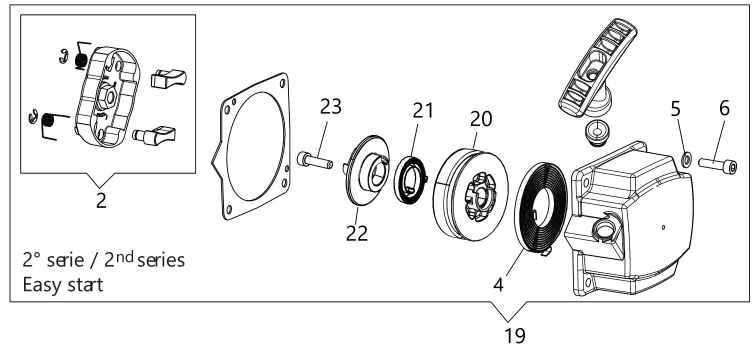

Illustration Starter Assy and clutch

Illustration Starter assy and clutch

Ref.Nu	Qty	Part number	Description	Validity from	Validity till	Notes	Bulletin
1	1	61450192R	Starter assy		Dicembre 2020/ December 2020		BT3-151-05/21
2	1	61450193AR	Clutch driver				
3	1	61450229AR	Starter pulley				
4	1	61450044AR	Starter spring				
5	6	3916005R	Washer				
6	10	3801013R	Screw				
7	1	61452083R	Flange				
8	6	3819006R	Washer				
9	2	61450070R	Pin				
10	2	61450072R	Washer				
11	1	61450277R	Clutch				
12	2	61450071R	Washer				
13	1	50010148R	Nut				
14	1	3833080R	Washer				
15	1	61450310R	Flywheel				
16	1	BF000030R	Cable				
17	1	2501026BR	Ignition coil		8210497428		BT3-152-05/21
18	1	61450370R	Spark plug cap		8210497428		BT3-152-05/21
19	1	61460066	Easy-on starter assembly	Gennaio 2021 / January 2021			BT3-151-05/21
20	1	61450024R	Starter pulley				
21	1	61450496R	Spring				
22	1	61450025R	Sprocket				
23	1	3801009R	Screw				
24	1	61450085	Set cover	8210497429			BT3-152-05/21
25	1	2501030AR	Ignition coil	8210497429			BT3-152-05/21
30	1	61450088	Labels kit