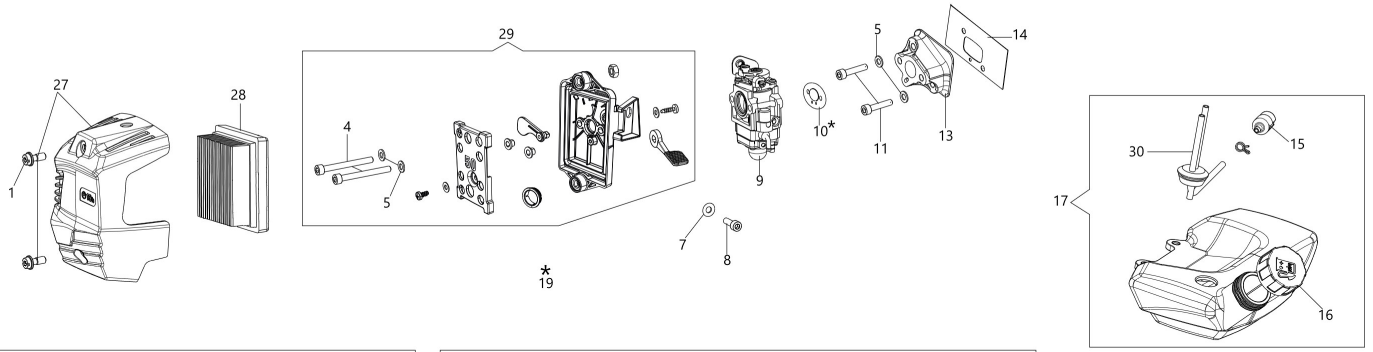

Illustration Tank and air filter

Illustration Tank and air filter

Ref.Nu	Qty	Part number	Description	Validity from	Validity till	Notes	Bulletin
1	2	61330040AR	Screw	SN 8229132537 - SN			BT3-143-10/19
2	1	61450045	Air filter cover	8219149742 SN 8229132537 - SN		Per modelli premodifica da	BT3-143-10/19,
3	1	61450061R	Air filter		SN 8210038436		BT3-144-03/20
4	2	3801012R	Screw	(BT3-154)		to be matched	
5	4	3916005R	Washer				
6	1	61450047	Air filter support	SN 8229132537 - SN		Per modelli premodifica da	BT3-143-10/19,
7	1	3918010R	Washer				
8	1	3801011R	Screw	(BT3-154)		to be matched	
9	1	2318624R	Carburetor				
10	1	61450054AR	Gasket				
11	2	3801015R	Screw				
12	1	61450082R	Tank shield				
13	1	61450053AR	Insulator				
14	1	61450052AR	Gasket				
15	1	094600450R	Fuel filter				
16	1	BF000024R	Tank cap				
17	1	61452050R	Tank assy				
18	2	3801013R	Screw				
19	1	61450443	Gasket set				
21	1	61330040AR	Screw		SN 8229132536 - SN		BT3-143-10/19,
22	1	61450444	Air filter cover		SN 8229132536 - SN		BT3-143-10/19,
23	1	61450445	Air filter support		8219149741 SN 8229132536 - SN		BT3-144-03/20, BT3-143-10/19,
24	1	61450016R	Plate	SN 8210038437			BT3-144-03/20
25	1	61450425R	Air filter	SN 8210038437 - SN			BT3-144-03/20,
27	1	61510112	Air filter cover				
28	1	61120018R	Air filter				
29	1	61450094R	Air filter kit				
30	1	BF000031R	Kit tubes