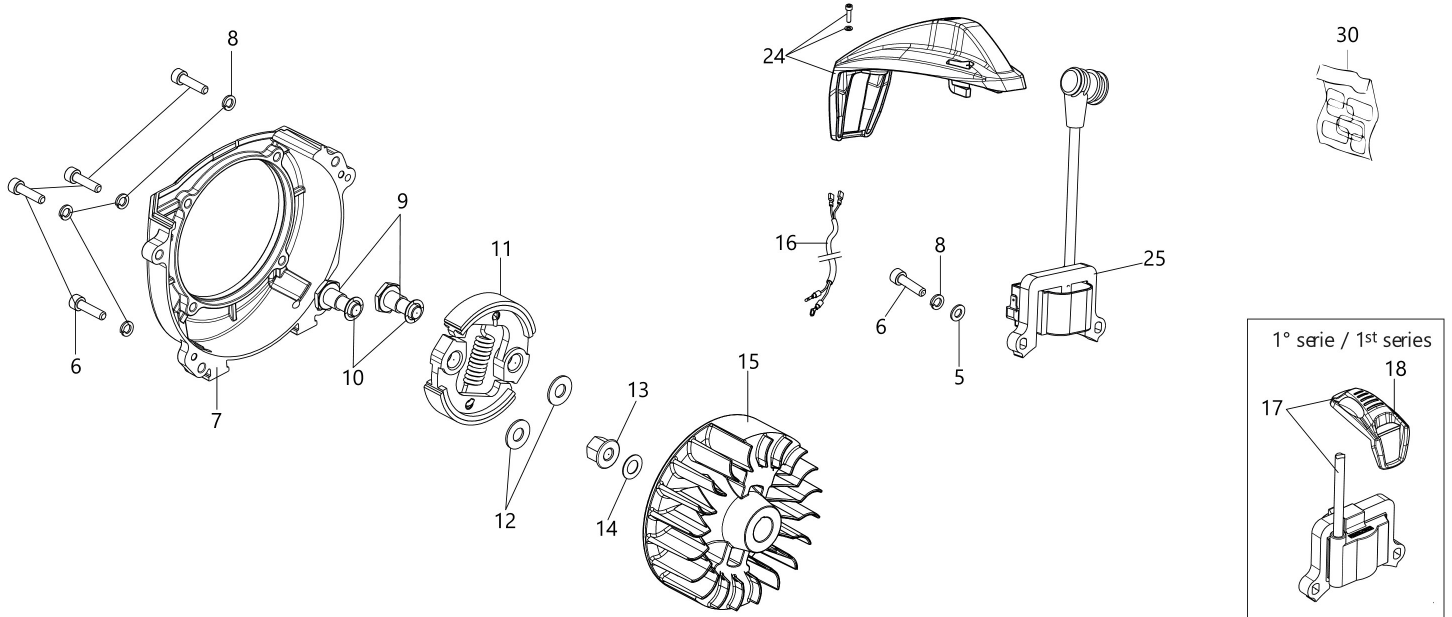

Illustration Starter Assy and clutch

Illustration Starter assy and clutch

Ref.Nu	Qty	Part number	Description	Validity from	Validity till	Notes	Bulletin
1	1	61450192R	Starter assy		Dicembre 2020/ December 2020		BT3-151-05/21
2	1	61450193AR	Clutch driver				
3	1	61450229AR	Starter pulley				
4	1	61450044AR	Starter spring				
5	6	3916005R	Washer				
6	10	3801013R	Screw				
7	1	61452083R	Flange				
8	6	3819006R	Washer				
9	2	61450070R	Pin				
10	2	61450072R	Washer				
11	1	61450277R	Clutch				
12	2	61450071R	Washer				
13	1	50010148R	Nut				
14	1	3833080R	Washer				
15	1	61450310R	Flywheel				
16	1	BF000030R	Cable				
17	1	2501026BR	Ignition coil		8210497428		BT3-152-05/21
18	1	61450370R	Spark plug cap		8210497428		BT3-152-05/21
19	1	61460066	Easy-on starter assembly	Gennaio 2021 / January 2021			BT3-151-05/21
20	1	61450024R	Starter pulley				
21	1	61450496R	Spring				
22	1	61450025R	Sprocket				
23	1	3801009R	Screw				
24	1	61450085	Set cover	8210497429			BT3-152-05/21
25	1	2501030AR	Ignition coil	8210497429			BT3-152-05/21
30	1	61450088	Labels kit