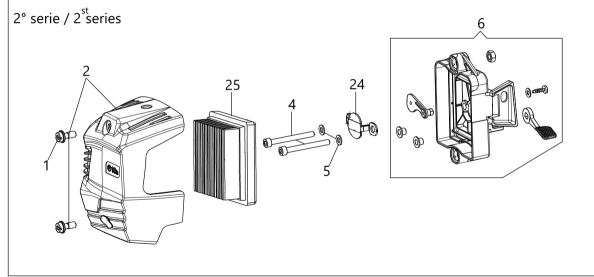

Illustration Tank and air filter

Illustration Tank and air filter

Ref.Nu	Qty	Part number	Description	Validity from	Validity till	Notes	Bulletin
1	2	61330040AR	Screw	SN 8229132537 - SN			BT3-143-10/19
2	1	61450045	Air filter cover	8219149742 SN 8229132537 - SN		Per modelli premodifica da	BT3-143-10/19,
3	1	61450061R	Air filter		SN 8210038436		BT3-144-03/20
4	2	3801012R	Screw	(BT3-154)		to be matched	
5	4	3916005R	Washer				
6	1	61450047	Air filter support	SN 8229132537 - SN		Per modelli premodifica da	BT3-143-10/19,
7	1	3918010R	Washer				
8	1	3801011R	Screw	(BT3-154)		to be matched	
9	1	2318624R	Carburetor				
10	1	61450054AR	Gasket				
11	2	3801015R	Screw				
12	1	61450082R	Tank shield				
13	1	61450053AR	Insulator				
14	1	61450052AR	Gasket				
15	1	094600450R	Fuel filter				
16	1	BF000024R	Tank cap				
17	1	61452050R	Tank assy				
18	2	3801013R	Screw				
19	1	61450443	Gasket set				
21	1	61330040AR	Screw		SN 8229132536 - SN		BT3-143-10/19,
22	1	61450444	Air filter cover		SN 8229132536 - SN		BT3-143-10/19,
23	1	61450445	Air filter support		8219149741 SN 8229132536 - SN		BT3-144-03/20, BT3-143-10/19,
24	1	61450016R	Plate	SN 8210038437			BT3-144-03/20
25	1	61450425R	Air filter	SN 8210038437 - SN			BT3-144-03/20,
27	1	61510112	Air filter cover				
28	1	61120018R	Air filter				
29	1	61450094R	Air filter kit				
30	1	BF000031R	Kit tubes