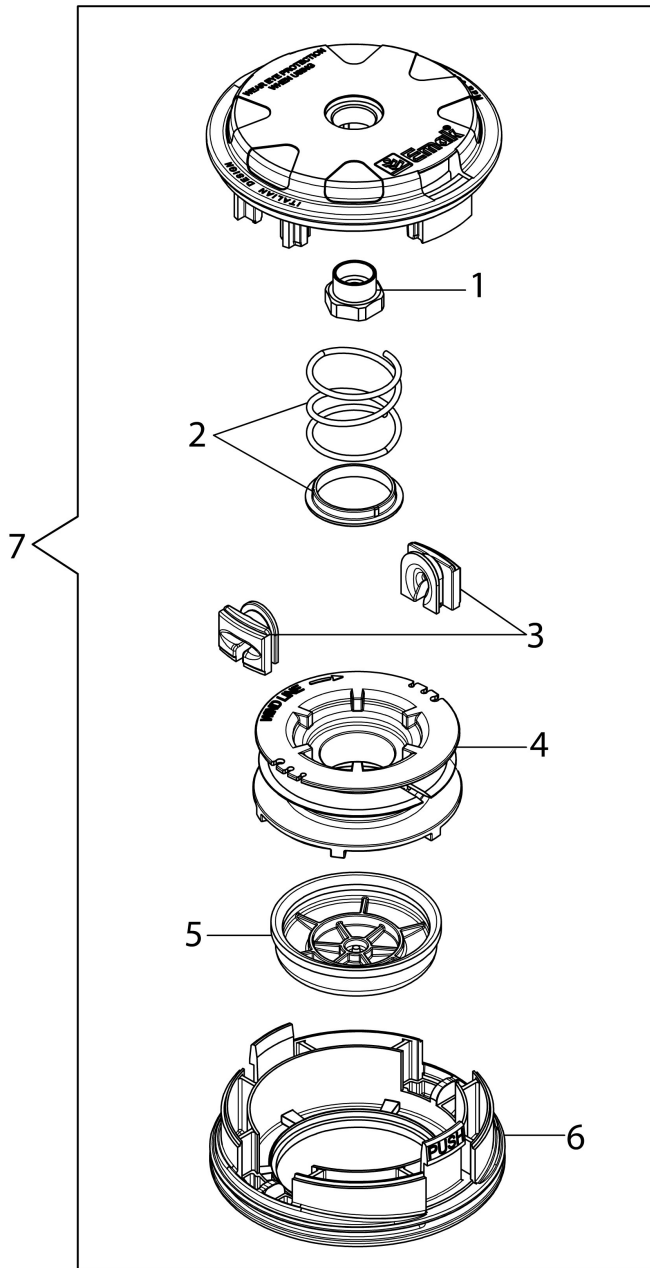

## Illustration Transmission D.28 mm (01-01-2020)

Ref.Nu	Qty	Part number	Description	Validity from	Validity till	Notes	Bulletin
1	1	-	Not available for this product		Agosto 2020 / August 2020		
2	1	BF000016R	Throttle cable				
3	1	BF000022R	Handle and knob		Agosto 2020 / August 2020		
4	1	BF000020R	Harness				
5	1	BF000045R	Starter case				
6	1	BF000011R	Clutch drum				
7	1	BF000115R	Band				
8	1	BF000116R	Support				
9	1	BF000046R	Complete clamp				
10	1	BF000043R	Tube Ø28				
11	1	BF000015R	Drive shaft				
12	1	BF000040R	Bracket				
13	1	BF000029R	Guard kit				
14	1	BF000009R	Blade				
15	1	BF000044R	Bevel gear Ø28				
16	1	BF000007R	Nut				
17	1	BF000037R	Hub				
18	1	BF000038R	Flange				
19	1	BF000036R	Guard				
20	1	BF000059R	Complete handle	Settembre 2020 /			
21	1	BF000058R	Handle and knob	Settembre 2020 /			
22	1	BF000149R	Throttle lever assy	September 2020			

## Illustration Head Tap&Go D.130

---

Ref.Nu	Qty	Part number	Description	Validity from	Validity till	Notes	Bulletin
1	1	63120040R	Nut				
2	1	63120031R	Kit spring				
3	2	63120001R	Bushing				
4	1	63120010R	Nylon spool				
5	1	63120011R	Knob kit				
6	1	63120012R	Lower cover				
7	1	61459100	Complete nylon head Ø 2,4				
7	1	61459102	Complete nylon head Ø 3				
10	1	61460055	Guard kit				