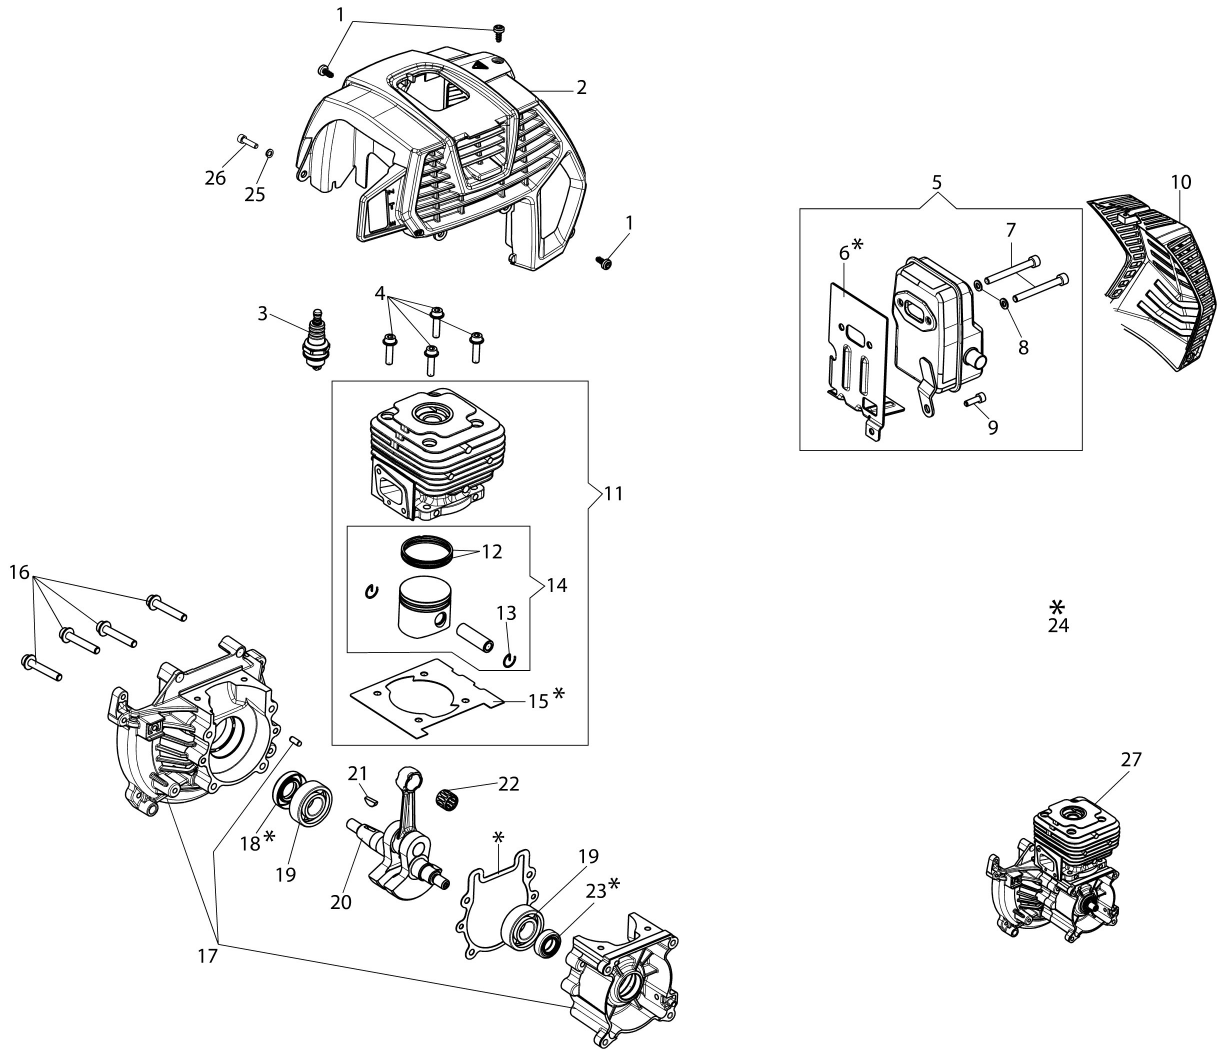

---

Transmission D.28 mm (01-01-2020)

---

Carburetor

---

Head Tap&Go D.130

---

## Illustration Engine

Ref.Nu	Qty	Part number	Description	Validity from	Validity till	Notes	Bulletin
1	3	3960121R	Screw				
2	1	61452028R	Engine cover				BT3-152-05/21
3	1	3055104R	Spark plug				
4	4	3860095R	Screw				
5	1	61450206R	Muffler assy				
6	1	61450242AR	Gasket				
7	2	3801065R	Screw				
8	2	3916006R	Washer				
9	1	3801011R	Screw				
10	1	61450367R	Muffler cover				
11	1	61450048A	Complete cylinder		SN 8210038436		BT3-144-03/20
11	1	61450048A	Complete cylinder	SN 8210038437			BT3-144-03/20
12	2	61450014R	Piston ring				
13	2	61450013R	Ring				
14	1	61450187AR	Piston assy				
15	1	61450127AR	Gasket				
16	4	3860096R	Screw				
17	1	61452001BR	Crankcase assy				
18	1	3050056R	Oil seal				
19	2	3035065R	Bearing				
20	1	61450001BR	Crankshaft				
21	1	3028020R	Key				
22	1	50110044R	Bearing				
23	1	3050057R	Oil seal				
24	1	61450443	Gasket set				
25	2	3801009R	Screw				
26	2	3916005R	Washer				
27	1	61450039R	Short block				

## Illustration Head Tap&Go D.130

---

Ref.Nu	Qty	Part number	Description	Validity from	Validity till	Notes	Bulletin
1	1	63120040R	Nut				
2	1	63120031R	Kit spring				
3	2	63120001R	Bushing				
4	1	63120010R	Nylon spool				
5	1	63120011R	Knob kit				
6	1	63120012R	Lower cover				
7	1	61459100	Complete nylon head Ø 2,4				
7	1	61459102	Complete nylon head Ø 3				
10	1	61460055	Guard kit				