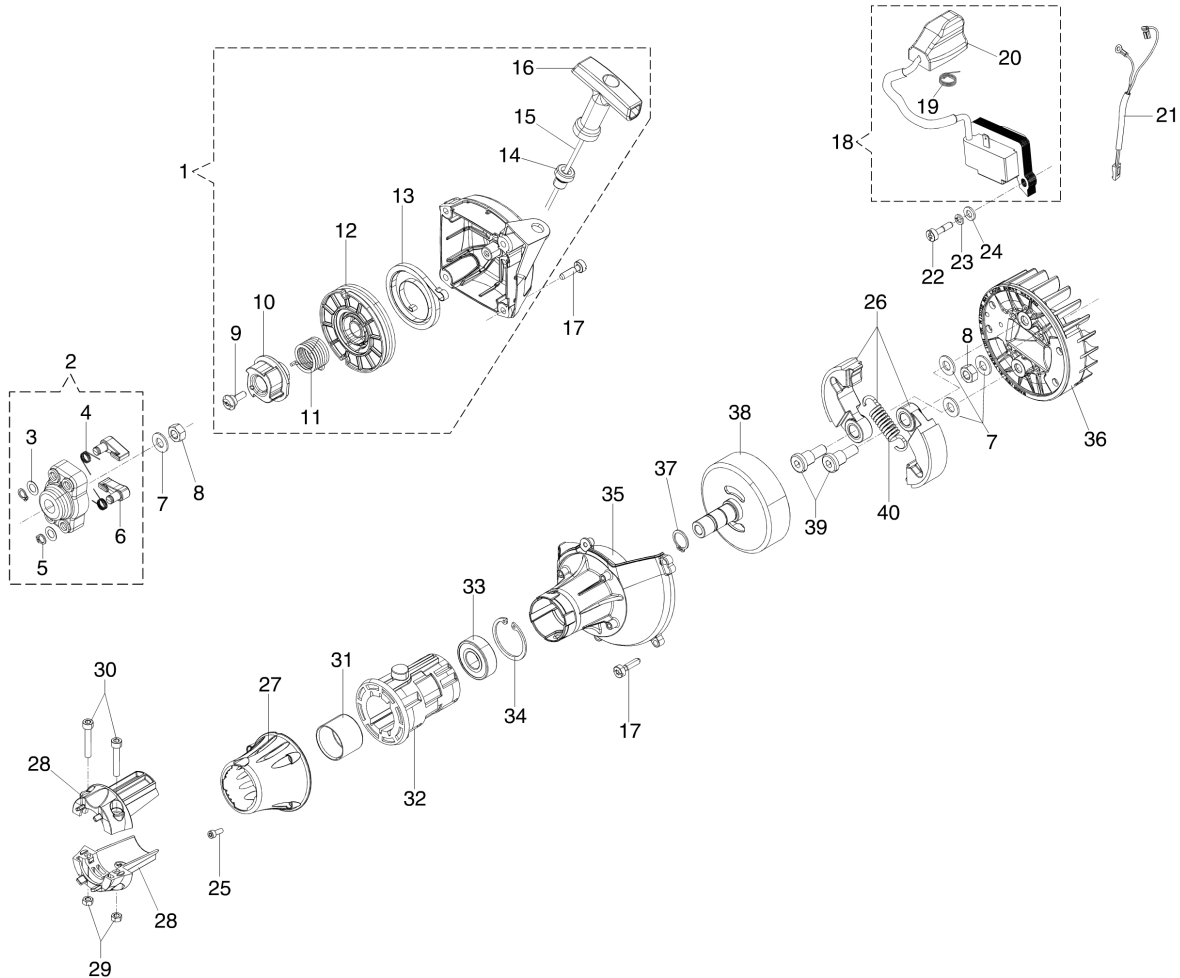

Illustration Starter assy and clutch

Illustration Starter assy and clutch

Ref.Nu	Qty	Part number	Description	Validity from	Validity till	Notes	Bulletin
1	1	61332012R	Starter assy			Arancio ; Orange	
2	1	61350142	Clutch driver				
3	2	3064010	Washer				
4	2	4191017A	Spring				
5	2	3024007	Ring				
6	1	61350145R	Pawl				
7	4	3818011AR	Washer				
8	2	3912009	Nut				
9	1	50160024	Screw				
10	1	61350204AR	Sprocket				
11	1	61350203BR	Spring				
12	1	61350139R	Starter pulley				
13	1	004000132R	Spring				
14	1	072700089R	Bushing				
15	1	4098073R	Starter rope				
16	1	61200015R	Starter handle				
17	9	3801010R	Screw				
18	1	61250015BR	Ignition coil				
19	1	50050127	Spring				
20	1	61200012AR	Spark plug cap				
21	1	61250282AR	Cable				
22	2	3801013R	Screw				
23	2	3819006R	Washer				
24	2	3916006R	Washer				
25	1	3893060R	Screw				
26	1	4191153AR	Clutch				
27	1	61200296R	Cover				
28	2	61200192AR	Adaptor				
29	2	3914003R	Nut				
30	2	3801015R	Screw				
31	1	4196038	Bushing				
32	1	4196037R	Sleeve				
33	1	3035042R	Bearing				
34	1	3025022R	Ring				
35	1	61200298R	Starter case				
36	1	61250014AR	Flywheel				
37	1	3024015R	Ring				
38	1	4191030R	Clutch drum				
39	2	4191027FR	Pin				
40	1	4191028R	Spring