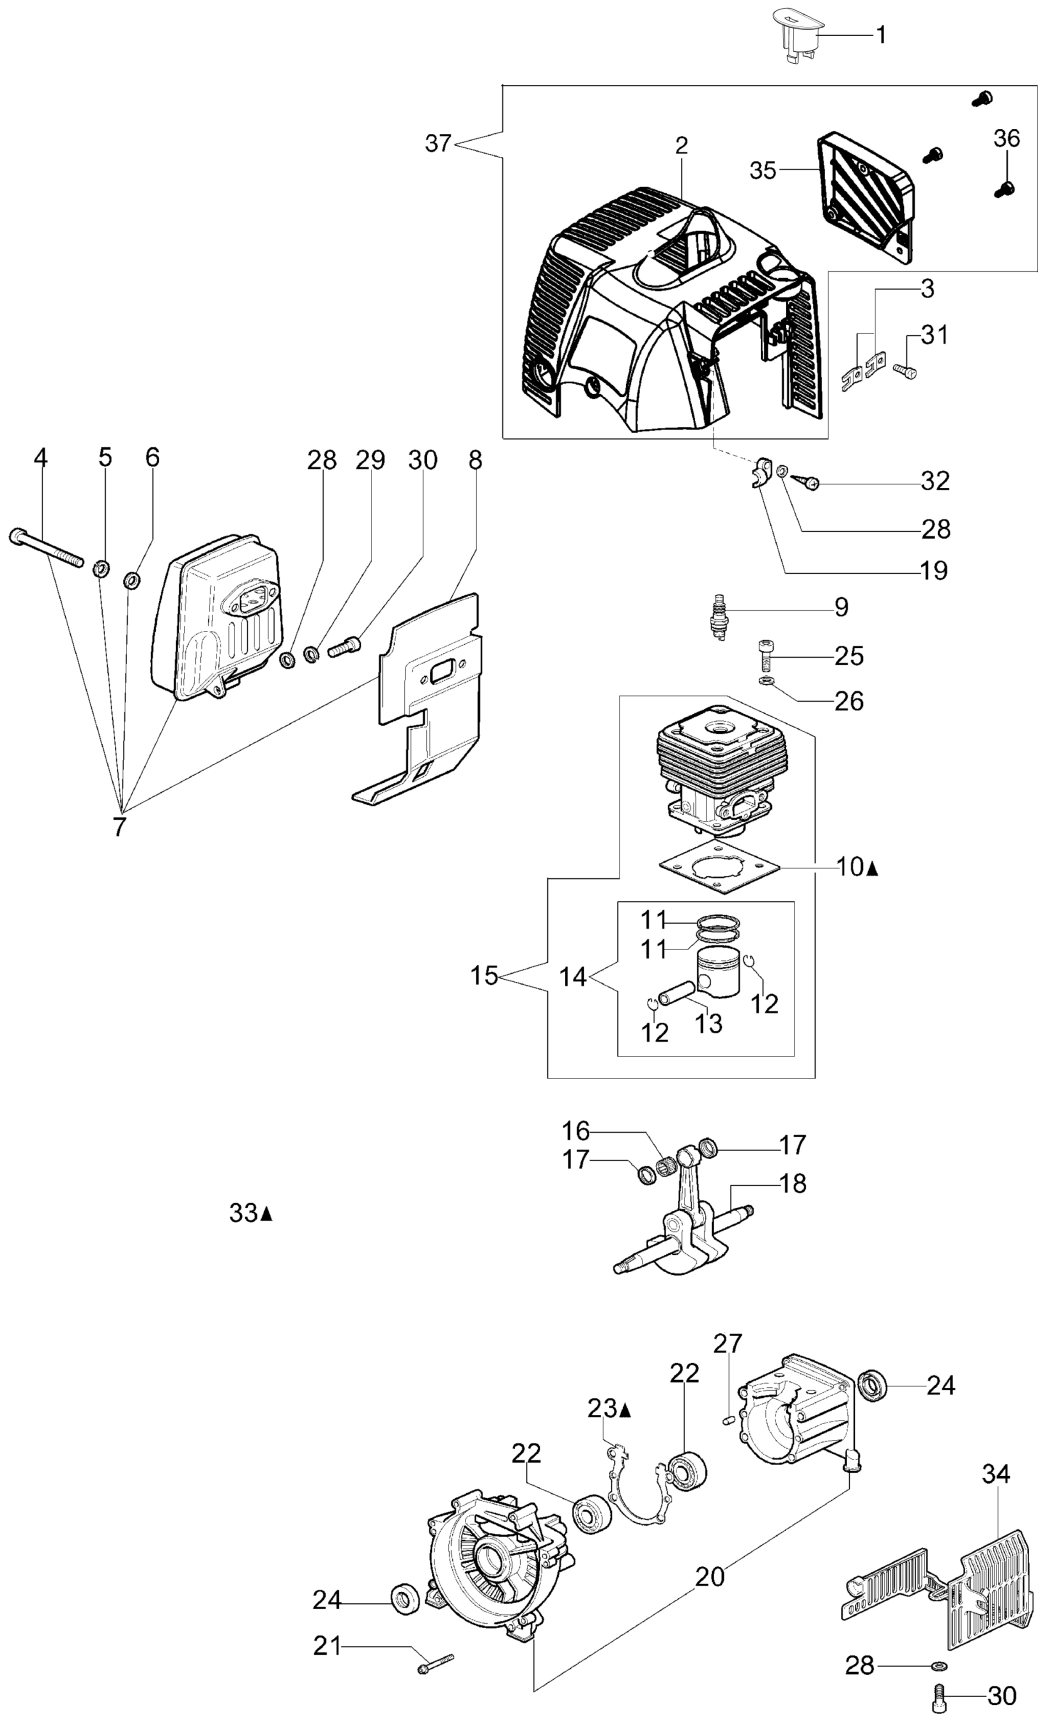

### Documents

[Engine](#)

[Starter assy and clutch](#)

[Tank and air filter](#)

[Transmission](#)

[Carburettor WT-EX 5487](#)

[Accessories](#)

[Illustrated parts list \(Head "Load and Go" Ø130\)](#)

## Illustration Engine

---

Ref.Nu	Qty	Part number	Description	Validity from	Validity till	Notes	Bulletin
1	1	61330103R	Cover				
2	1	61200078BR	Engine cover			Arancio ; Orange	
3	2	4191069BR	Plate				
4	2	3801065R	Screw				
5	2	3819036R	Washer				
6	1	3916006R	Washer				
7	1	61200061R	Muffler				
8	1	61200063R	Deflector				
9	1	3055115	Spark plug bpmr7a				
10	1	61330095R	Gasket				
11	2	074000405R	Piston ring				
12	2	004900061R	Ring				
13	1	50110047R	Piston pin				
14	1	50120034A	Piston assy Ø40				
15	1	61330068	Complete cylinder				
16	1	50110044R	Bearing				
17	2	50110043AR	Spacer				
18	1	61200001R	Crankshaft				
19	1	61200064R	Stopper				
20	1	61330067	Crankcase assy				
21	1	3860096R	Screw				
22	2	094000006R	Bearing				
23	1	61200006AR	Gasket				
24	2	094000099R	Seal ring				
25	4	094000101R	Screw				
26	4	3833073R	Washer				
27	2	3023008R	Plug				
28	3	3916005R	Washer				
29	1	3819006R	Washer				
30	3	3801010R	Screw				
31	2	3960030R	Screw				
32	1	3960069AR	Screw				
33	1	61202038AR	Gasket set				
34	1	61330054BR	Guard				
35	1	61330079R	Cover				
36	3	3893009R	Screw				
37	1	61330081AR	Cylinder cover set			Arancio ; Orange	

---

Illustration Illustrated parts list (Head "Load and Go" Ø130)