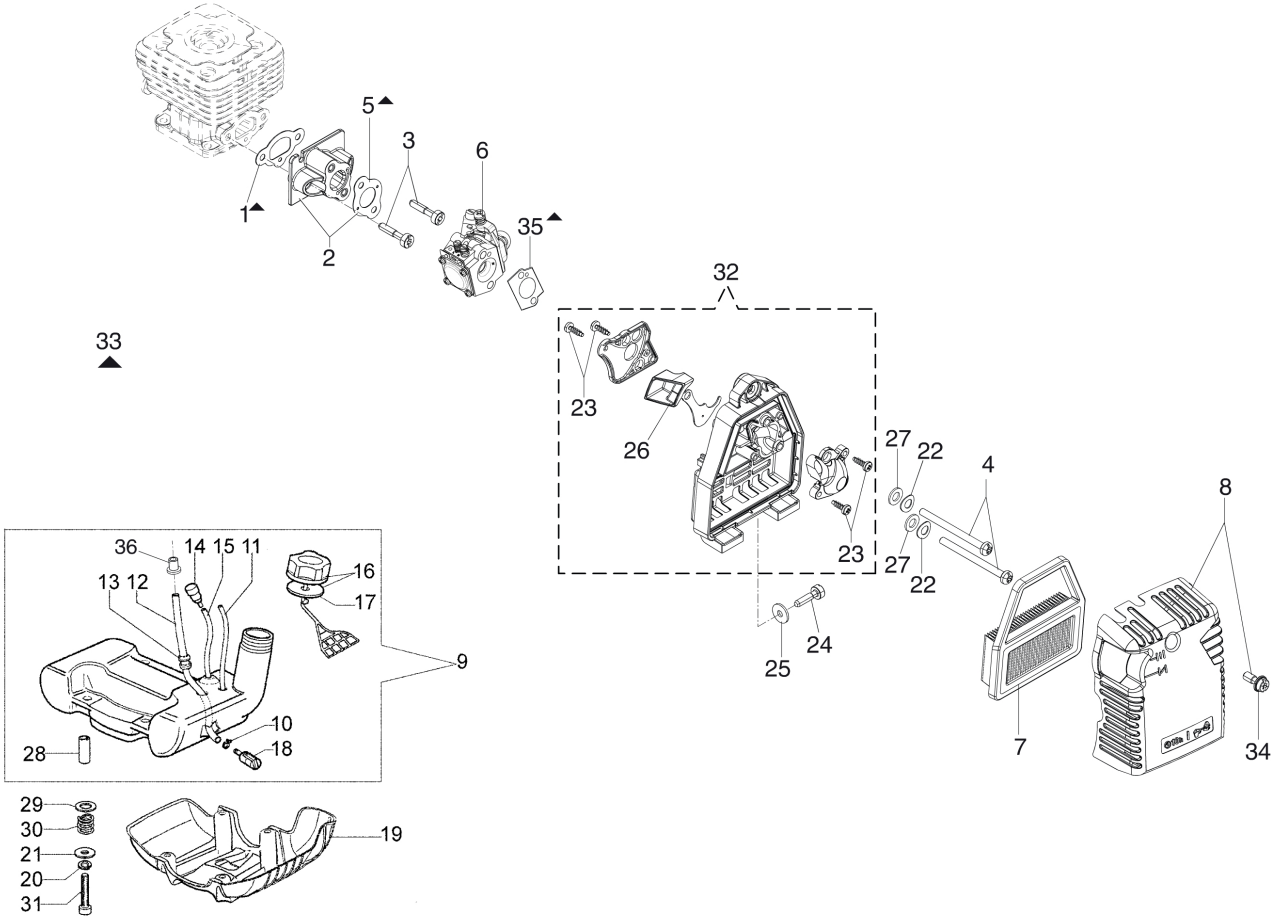

Illustration Tank and air filter

Illustration Tank and air filter

Ref.Nu	Qty	Part number	Description	Validity from	Validity till	Notes	Bulletin
1	1	61200019AR	Gasket				
2	1	61200198	Insulator				
3	2	3801015R	Screw				
4	2	3891067R	Screw				
5	1	61200196AR	Gasket				
6	1	2318653R	Carburetor				
7	1	61380013R	Air filter				
8	1	61330131	Filter cover kit				
9	1	61330135R	Complete tank				
10	1	4098377R	Band				
11	1	61250228R	Tube				
12	1	61200093R	Tube				
13	1	4161211R	Bush				
14	1	61070011AR	Breather valve				
15	1	61250228R	Tube				
16	1	61372003R	Tank cap				
17	1	61070006R	Gasket				
18	1	50010218R	Fuel filter				
19	1	61200238AR	Guard				
20	5	3819006R	Washer				
21	5	3918005	Washer				
22	2	3833073R	Washer				
23	4	3960087AR	Screw				
24	1	3891048R	Screw				
25	1	3918005	Washer				
26	1	61380074AR	Starter lever				
27	2	3916005R	Washer				
28	4	61200128R	Spacer				
29	4	3916008R	Washer				
30	4	61200129R	Spring				
31	4	3801016R	Screw				
32	1	61382040AR	Air filter support set				
33	1	61202038AR	Gasket set				
34	1	61330040AR	Screw				
35	1	61350155R	Flange				
36	1	61280105	Band