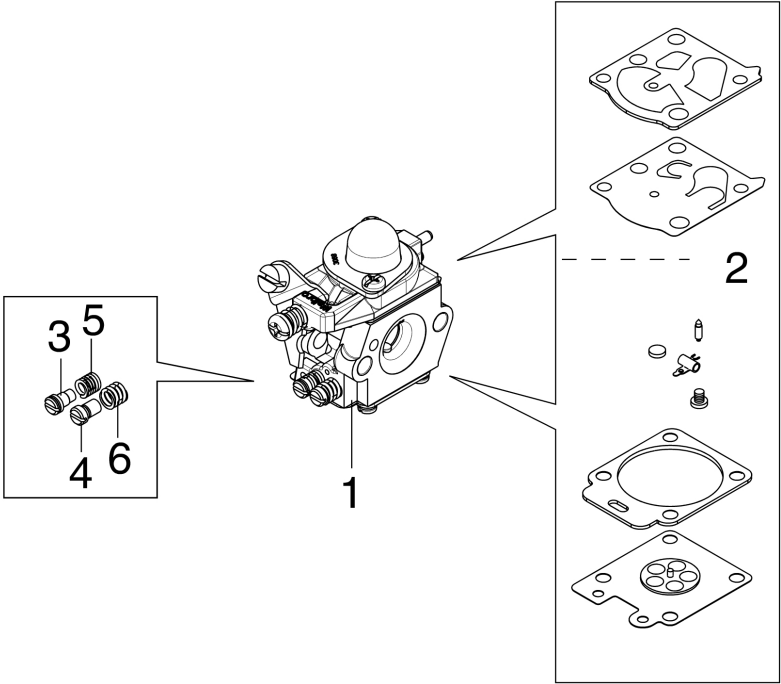

Illustration Carburettor WT-EX 5487

Ref.Nu	Qty	Part number	Description	Validity from	Validity till	Notes	Bulletin
1	1	2318653R	Carburetor				
2	1	2318671	Repair kit				
3	1	2318004R	Adjust. screw MIN				
4	1	2318005R	Adjust. screw MAX				
5	1	035000165	Spring				
6	1	093500115	Spring