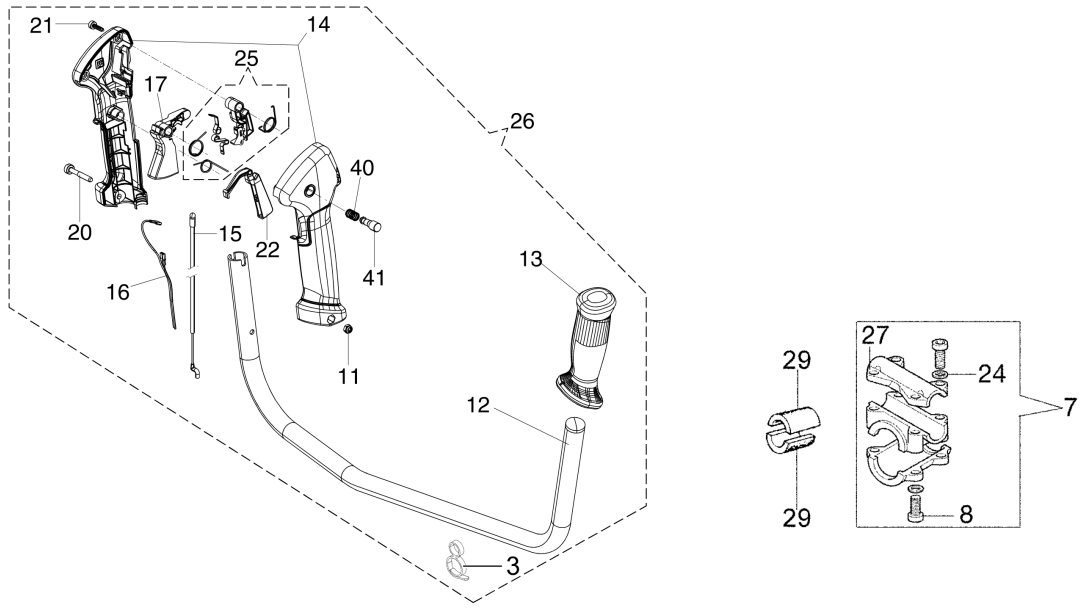

---

Illustration Tank and air filter

## Illustration Transmission

---

Ref.Nu	Qty	Part number	Description	Validity from	Validity till	Notes	Bulletin
1	1	61250054R	Pin				
2	1	3801015R	Screw				
3	2	61170132R	Grommet				
4	1	4179094AR	Knob				
5	1	3901016	Screw				
6	1	61040145R	Hub				
7	1	074000183AR	Clamp				
8	4	3801011	Screw				
9	1	61250287A	Bevel gear Ø28				
10	1	61252049R	Tube Ø28				
11	8	3914003R	Nut				
12	1	4174187DR	Handlebar				
13	1	61040140R	Knob				
14	1	61380097	Pair of handles				
15	1	61380066R	Throttle cable				
16	1	61330130R	Cable				
17	1	61380064R	Throttle lever				
18	1	61040066R	Spacer				
19	1	3034012R	Bearing				
20	1	3891054R	Screw				
21	4	3893016R	Screw				
22	1	61370114R	Lever				
23	1	3050018R	Seal ring				
24	2	3819006R	Washer				
25	1	61370294	Lever group				
26	1	61332020R	Complete handle				
27	1	072700264CR	Clamp				
28	1	61200187R	Drive shaft				
29	2	074000035R	AV-mount				
30	1	3901008R	Screw				
31	1	3025022R	Ring				
32	1	61110074R	Guard				
33	1	3024012R	Snap ring				
34	1	3035023R	Bearing				
35	1	4179194R	Band Ø28				
36	1	3025019	Ring				
37	1	4179089R	Flange				
38	1	3034019	Bearing				
39	1	4138311A	Ring				
40	1	3025009	Ring				
41	1	61040133A	Bevel gear set				
42	1	61040071R	Cap				
43	1	61040144R	Gear case				
44	1	3034218R	Bearing				
45	1	61110075R	Nut				

---

Illustration Illustrated parts list (Head "Load and Go" Ø130)