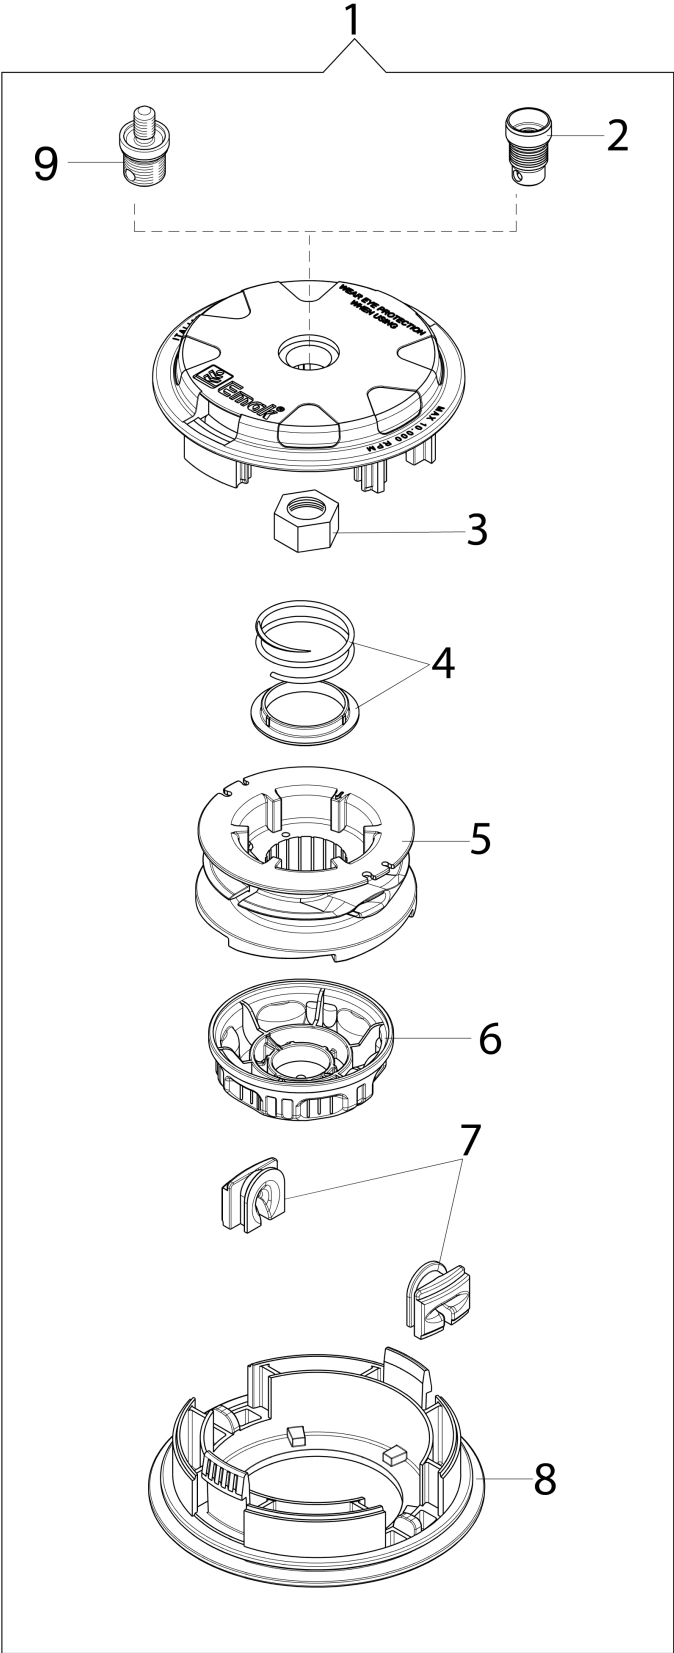

## Illustration Transmission

---

Ref.Nu	Qty	Part number	Description	Validity from	Validity till	Notes	Bulletin
1	1	61250054R	Pin				
2	1	3801015R	Screw				
3	2	61170132R	Grommet				
4	1	4179094AR	Knob				
5	1	3901016	Screw				
6	1	61040145R	Hub				
7	1	074000183AR	Clamp				
8	4	3801011	Screw				
9	1	61250287A	Bevel gear Ø28				
10	1	61252049R	Tube Ø28				
11	8	3914003R	Nut				
12	1	4174187DR	Handlebar				
13	1	61040140R	Knob				
14	1	61380097	Pair of handles				
15	1	61380066R	Throttle cable				
16	1	61330130R	Cable				
17	1	61380064R	Throttle lever				
18	1	61040066R	Spacer				
19	1	3034012R	Bearing				
20	1	3891054R	Screw				
21	4	3893016R	Screw				
22	1	61370114R	Lever				
23	1	3050018R	Seal ring				
24	2	3819006R	Washer				
25	1	61370294	Lever group				
26	1	61332020R	Complete handle				
27	1	072700264CR	Clamp				
28	1	61200187R	Drive shaft				
29	2	074000035R	AV-mount				
30	1	3901008R	Screw				
31	1	3025022R	Ring				
32	1	61110074R	Guard				
33	1	3024012R	Snap ring				
34	1	3035023R	Bearing				
35	1	4179194R	Band Ø28				
36	1	3025019	Ring				
37	1	4179089R	Flange				
38	1	3034019	Bearing				
39	1	4138311A	Ring				
40	1	3025009	Ring				
41	1	61040133A	Bevel gear set				
42	1	61040071R	Cap				
43	1	61040144R	Gear case				
44	1	3034218R	Bearing				
45	1	61110075R	Nut				

---

Illustration Illustrated parts list (Head "Load and Go" Ø130)

## Illustration Illustrated parts list (Head "Load and Go" Ø130)

---

Ref.Nu	Qty	Part number	Description	Validity from	Validity till	Notes	Bulletin
1	1	63129002	Head Load&Go			Filo Ø 2,4 mm; Nylon line Ø	
1	1	63129004	Head Load&Go			2,4 mm Filo Ø 3,0 mm; Nylon line Ø	
2	1	63120041R	Insert			3,0 mm	
3	1	63120040R	Nut				
4	1	63120031R	Kit spring				
5	1	63120020AR	Reel				
6	1	63120007AR	Knob				
7	2	63120001R	Bushing				
8	1	63120005R	Cover				
9	1	63120042R	Insert				