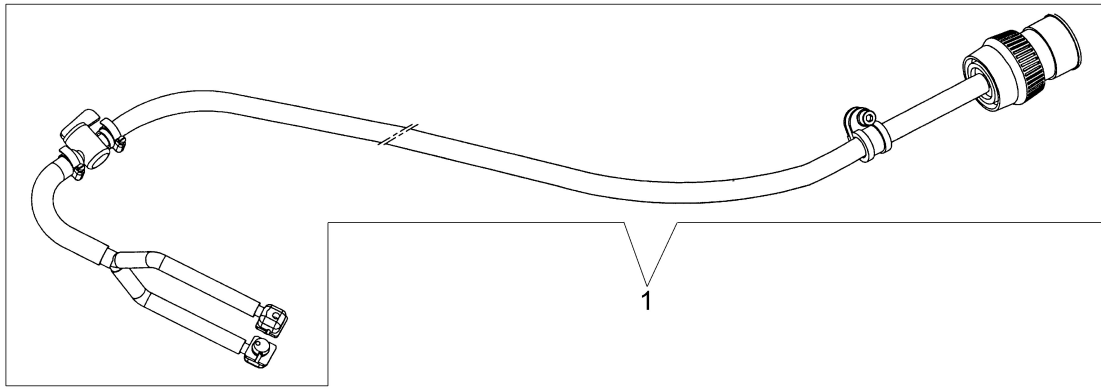

Illustration Arm 16

Ref.Nu	Qty	Part number	Description	Validity from	Validity till	Notes	Bulletin
1	1	52010216AR	Disk cover 16				
2	1	52010177	Screws kit				
3	1	018600236A	Flange				
4	3	006000624	Screw				
5	1	018600235	Flange				
6	1	52010226R	Guard				
7	1	52012110	Pin				
8	4	3806022R	Screw				
9	7	3833073R	Washer				
10	1	018100012	Flange				
11	1	018100029	O-ring				
12	1	3035042R	Bearing				
13	1	018100020	Ring				
14	1	018600019R	Shaft				
15	1	018600237	Spacer				
16	1	018600004A	Pulley				
17	1	3918013R	Washer				
18	1	3906066R	Screw				
19	1	018100015	Pawl				
20	1	018100038	Spring				
21	1	018600009	Bracket				
22	1	018600015	Pin				
23	1	018600030	Spring				
24	1	006000300	Bushing				
25	1	52010431	Belt cover				
26	1	018600001	Arm				
27	1	006000156R	Screw				
28	1	094500034R	Washer				
29	1	3906066R	Screw				
30	1	094600112	Nut				
31	4	50010148R	Nut				
32	1	018600031R	Belt				
33	1	018600003	Cover				
34	1	3801067	Screw				
99	1	52012060R	Arm assy				

■25 Kit riparazione / Repair kit

Illustration Carburetor

Ref.Nu	Qty	Part number	Description	Validity from	Validity till	Notes	Bulletin
1	1	52010019	Shutter				
2	1	380000338	Screw				
3	2	380000272	Seal ring				
4	1	097000161	Spring				
5	1	097000154	Shaft				
6	1	097000155	Shaft				
7	1	097000162	Screw				
8	1	2318761	Screw L				
9	1	2318762	Screw H				
10	2	097000223	Spring				
11	2	097000224	Bushing				
12	5	035000162	Screw				
13	1	52010007	Cover				
14	1	003300202	Screw				
15	1	035000169	Spindle				
16	1	035000164	Spring				
17	1	006000325	Ball				
18	1	003300209	Screw				
19	1	035000151	Shutter				
20	1	035000149	Plate				
21	1	097000160	Lever				
22	1	003300036	Fittings				
23	1	097000157	Cover				
24	4	035000161	Screw				
25	1	2318672	Repair kit				
26	1	015400153	Washer				