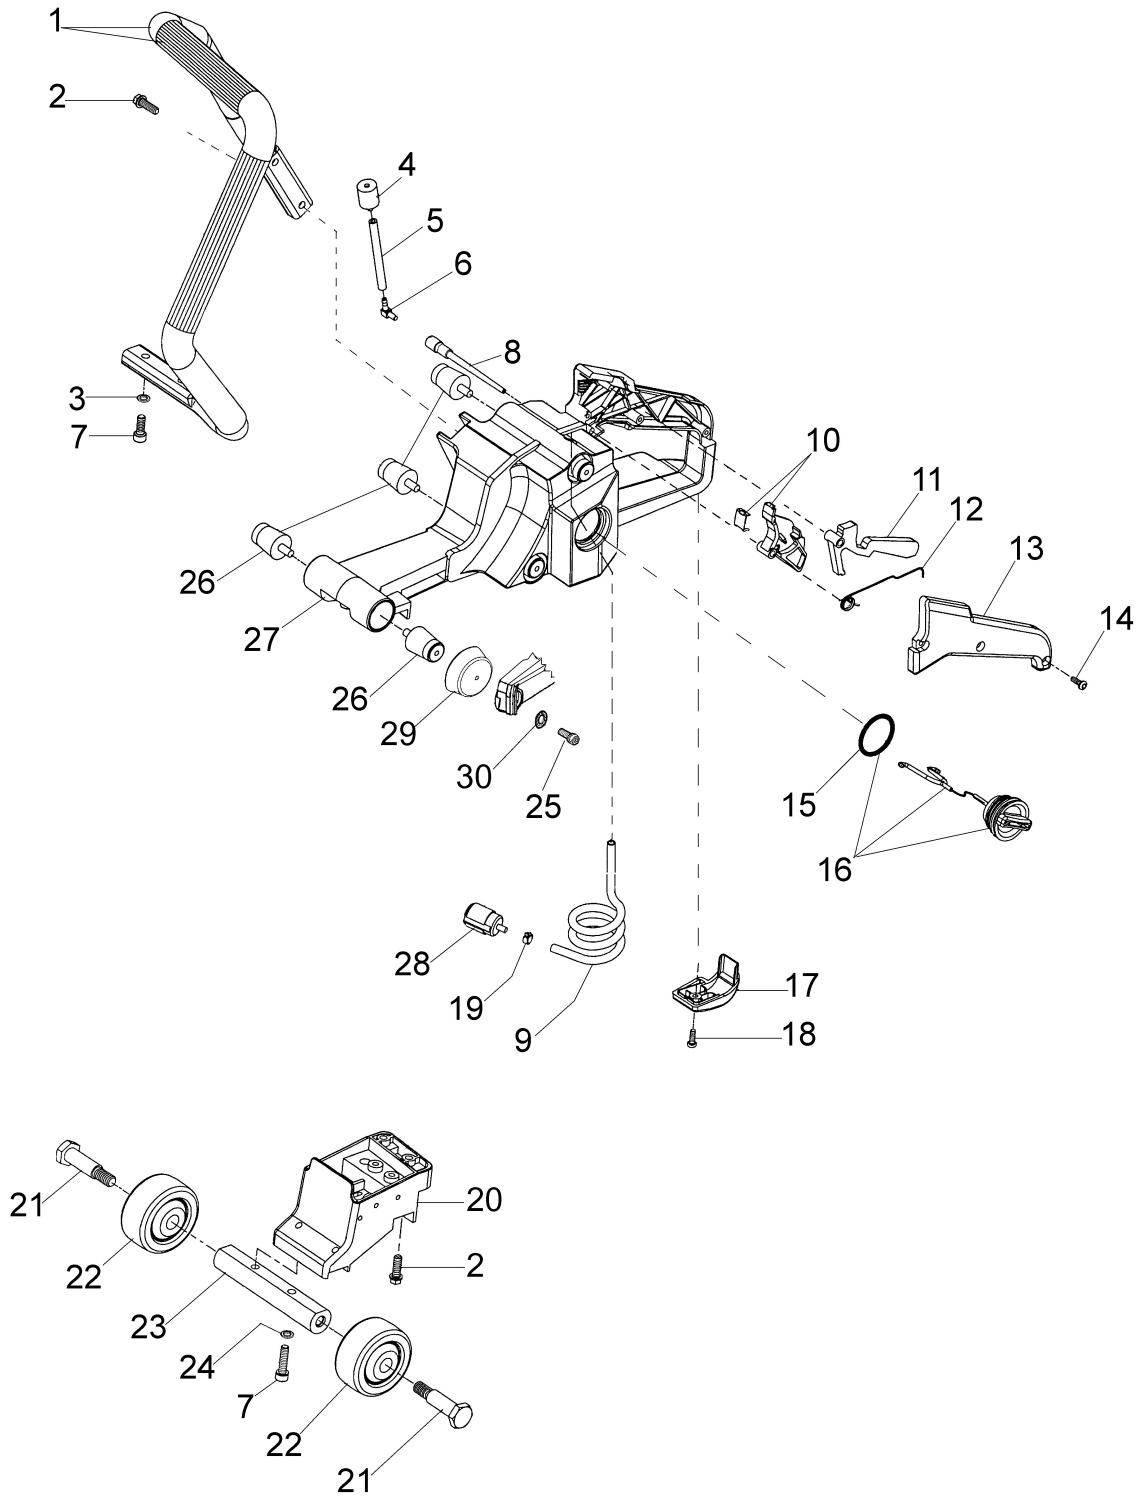

Illustration Tank

Ref.Nu	Qty	Part number	Description	Validity from	Validity till	Notes	Bulletin
1	1	52010047	Handle				
2	2	097000061AR	Screw				
3	1	52010035	Spacer				
4	1	52010082	Breather valve				
5	1	093000448	Tube				
6	1	018500066	Fittings				
7	4	3801020R	Screw				
8	1	018500096	Valve body				
9	1	098000319R	Tube				
10	1	52010092	Throttle kit				
11	1	52010077AR	Lever				
12	1	097000028R	Spring				
13	1	097000024	Cover				
14	3	3960040R	Screw				
15	1	099900090R	Ring				
16	1	52022005	Cap				
17	1	52010004	Guard				
18	1	3960087AR	Screw				
19	1	4098377R	Band				
20	1	52010214	Support				
21	2	018600197	Pin				
22	2	018600196A	Wheel				
23	1	52010253	Support				
24	2	3072015	Washer				
25	2	3801024R	Screw				
26	6	52010066R	AV-mount				
27	1	50200045BR	Complete tank				
28	1	50010218R	Fuel filter				
29	1	52010496R	Support				
30	1	3033074	Washer				