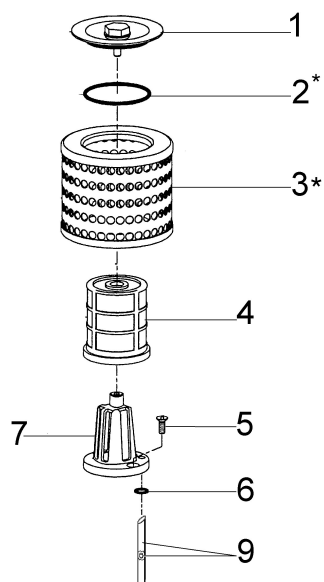

Illustration Air filter

Ref.Nu	Qty	Part number	Description	Validity from	Validity till	Notes	Bulletin
1	1	52010514R	Flange				
2	2	3049050R	O-ring				
3	1	52010513R	Air filter kit				
4	1	018600056AR	Air filter				
5	3	3802002A	Screw				
6	1	3049007	O-ring				
7	1	52010014B	Filter body				
8	1	52010451R	Air filter				
9	1	52010465	Tube and breather				
10	1	018600090A	Gasket				
11	1	52010059R	Gasket				
12	1	52010016AR	Clutch cover				
13	3	072700182	Screw				
14	3	3833073R	Washer				
15	1	52010132	Plate				
16	1	094500497R	Switch				
17	1	097000121A	Cable				
18	1	099900397	Nut				
19	1	004000438R	Plate				
20	1	52012004B	Cover				
21	1	52010060	Gasket				
22	1	52010041	Knob				
23	1	52010018AR	Cover				
24	1	093000468A	Screw				