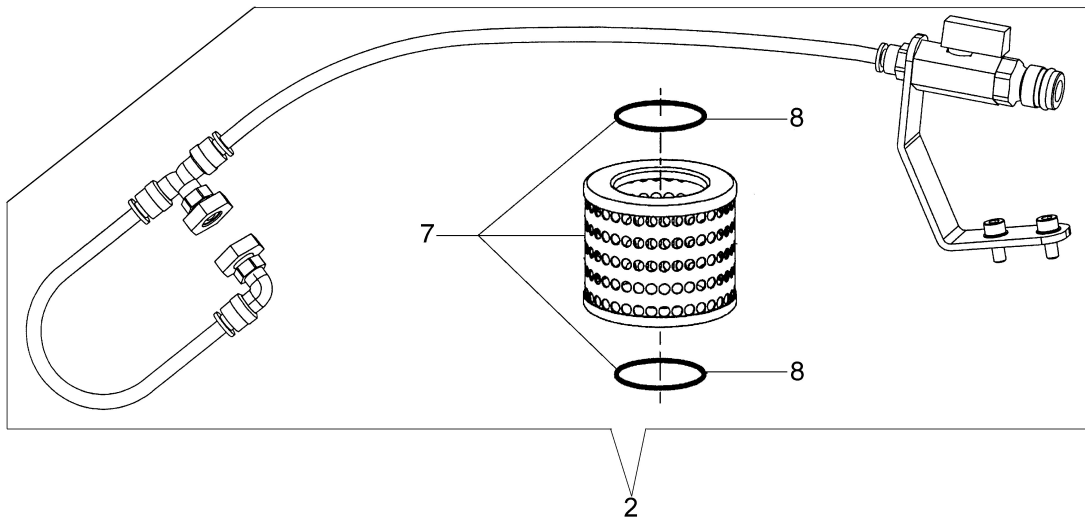

Illustration Arm 16

Ref.Nu	Qty	Part number	Description	Validity from	Validity till	Notes	Bulletin
1	1	52010216AR	Disk cover 16				
2	1	52010177	Screws kit				
3	1	018600236A	Flange				
4	3	006000624	Screw				
5	1	018600235	Flange				
6	1	52010226R	Guard				
7	1	52012110	Pin				
8	4	3806022R	Screw				
9	7	3833073R	Washer				
10	1	018100012	Flange				
11	1	018100029	O-ring				
12	1	3035042R	Bearing				
13	1	018100020	Ring				
14	1	018600019R	Shaft				
15	1	018600237	Spacer				
16	1	018600004A	Pulley				
17	1	3918013R	Washer				
18	1	3906066R	Screw				
19	1	018100015	Pawl				
20	1	018100038	Spring				
21	1	018600009	Bracket				
22	1	018600015	Pin				
23	1	018600030	Spring				
24	1	006000300	Bushing				
25	1	52010431	Belt cover				
26	1	018600001	Arm				
27	1	006000156R	Screw				
28	1	094500034R	Washer				
29	1	3906066R	Screw				
30	1	094600112	Nut				
31	4	50010148R	Nut				
32	1	018600031R	Belt				
33	1	018600003	Cover				
34	1	3801067	Screw				
99	1	52012060R	Arm assy				

■25 Kit riparazione / Repair kit

Illustration Carburetor

Ref.Nu	Qty	Part number	Description	Validity from	Validity till	Notes	Bulletin
1	1	52010019	Shutter				
2	1	380000338	Screw				
3	2	380000272	Seal ring				
4	1	097000161	Spring				
5	1	097000154	Shaft				
6	1	097000155	Shaft				
7	1	097000162	Screw				
8	1	2318761	Screw L				
9	1	2318762	Screw H				
10	2	097000223	Spring				
11	2	097000224	Bushing				
12	5	035000162	Screw				
13	1	52010007	Cover				
14	1	003300202	Screw				
15	1	035000169	Spindle				
16	1	035000164	Spring				
17	1	006000325	Ball				
18	1	003300209	Screw				
19	1	035000151	Shutter				
20	1	035000149	Plate				
21	1	097000160	Lever				
22	1	003300036	Fittings				
23	1	097000157	Cover				
24	4	035000161	Screw				
25	1	2318672	Repair kit				
26	1	015400153	Washer				